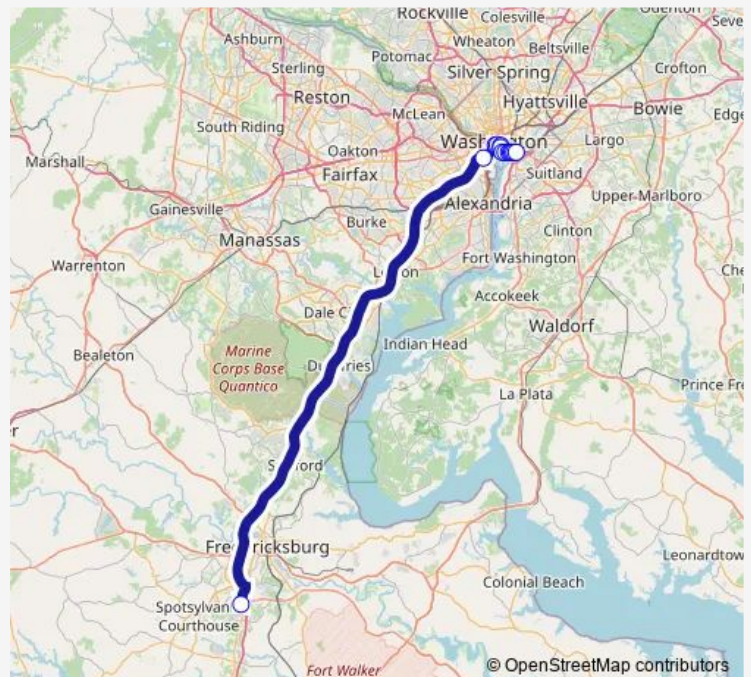

M St @ 4th St Se

M St @ Isaac Hull Ave

M St @ 9th St Se

Route schedule

Spotsylvania Commuter Lot — M St @ 9th St Se

Monday 04:05-07:39

Tuesday 04:05-07:39

Wednesday 04:05-07:39

Thursday 04:05-07:39

Friday 04:05-07:39

Saturday —

Sunday —

Route info

Direction: Spotsylvania Commuter Lot

Stops: 13

Trip Duration: 1 hour 37 min

Direction

M St @ 10th St Se — Spotsylvania Commuter Lot

12 stops

[Open route schedule](#)

M St @ 10th St Se

M St @ Isaac Hull Ave Se

M St @ 4th St Se

M St @ New Jersey Ave Se

M St SW @ Delaware Ave Sw

M St @ 6th St Sw

7th St @ E St Sw

7th St @ Maryland Ave Sw

Independence Ave SW @ 12th St Sw

14th St @ Independence Ave Sw

Pentagon Metro

Spotsylvania Commuter Lot