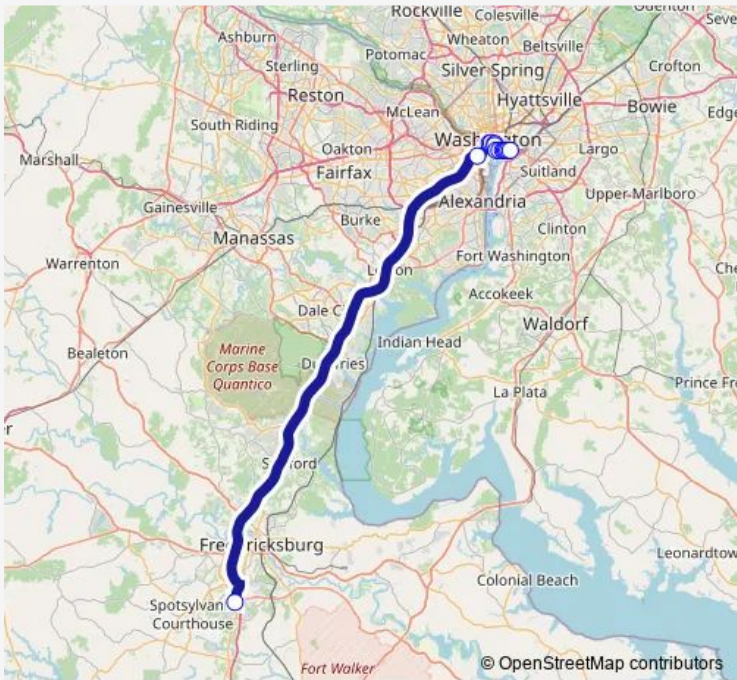

Bus 923 Spotsylvania to Pentagon/Navy Yard

[Go to website](#)

Direction
 Spotsylvania Commuter Lot — M St @ 9th St Se
 13 stops
[Open route schedule](#)

- Spotsylvania Commuter Lot
- Pentagon Metro
- 14th St @ Independence Ave Sw
- Independence Ave SW @ 12th St Sw
- 7th St @ C St Sw
- 7th St @ E St Sw
- M St @ 6th St Sw
- M St @ Delaware Ave Sw
- M St @ Half St Se
- M St @ New Jersey Ave Se
- M St @ 4th St Se
- M St @ Isaac Hull Ave
- M St @ 9th St Se

Route schedule
 Spotsylvania Commuter Lot — M St @ 9th St Se

Monday	04:05-07:39
Tuesday	04:05-07:39
Wednesday	04:05-07:39
Thursday	04:05-07:39
Friday	04:05-07:39
Saturday	—
Sunday	—

Route info
 Direction: Spotsylvania Commuter Lot
 Stops: 13
 Trip Duration: 1 hour 31 min

923 — Spotsylvania to Pentagon/Navy Yard **BusMaps**

Direction

M St @ 10th St Se — Spotsylvania Commuter Lot

12 stops

[Open route schedule](#)

M St @ 10th St Se

M St @ Isaac Hull Ave Se

M St @ 4th St Se

Spotsylvania Commuter Lot

Route schedule

M St @ 10th St Se — Spotsylvania Commuter Lot

Monday 14:06-17:33

Tuesday 14:06-17:33

Wednesday 14:06-17:33

Thursday 14:06-17:33

Friday 14:06-17:33