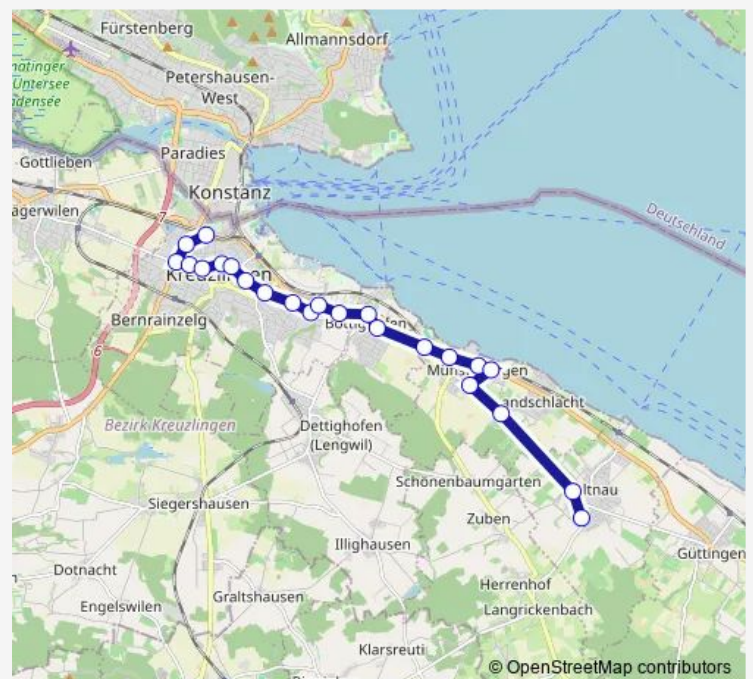

Bus 923 B 923

[Go to website](#)

Direction

Kreuzlingen, Bahnhof — Altnau, Kirche

23 stops

[Open route schedule](#)

Kreuzlingen, Bahnhof

Kreuzlingen, Weiherstrasse

Kreuzlingen, Rebstockplatz

Kreuzlingen, Fliegaufrasse

Kreuzlingen, Kolosseumplatz

Kreuzlingen, Löwenstrasse

Kreuzlingen, Bärenplatz

Kreuzlingen, Seminar

Kreuzlingen, Blaues-Haus-Platz

Kreuzlingen, Breite

Kreuzlingen, Kurzrickenbach

Kreuzlingen, Seepark

Kreuzlingen, Zihlstrasse

Bottighofen, Post

Bottighofen, Turnhalle

Scherzingen, Scheidweg

Scherzingen, Bahnhof

Münsterlingen, Nonnenpfortli

Münsterlingen, Spitaleingang

Scherzingen, Rohrenzegg

Landschlacht, Blindenzentrum

Route schedule

Kreuzlingen, Bahnhof — Altnau, Kirche

Monday 06:48

Tuesday —

Wednesday —

Thursday 06:48

Friday 06:48

Saturday —

Sunday 06:48

Route info

Direction: Kreuzlingen, Bahnhof

Stops: 23

Trip Duration: 0 hour 23 min

■ 923 — B 923

BusMaps