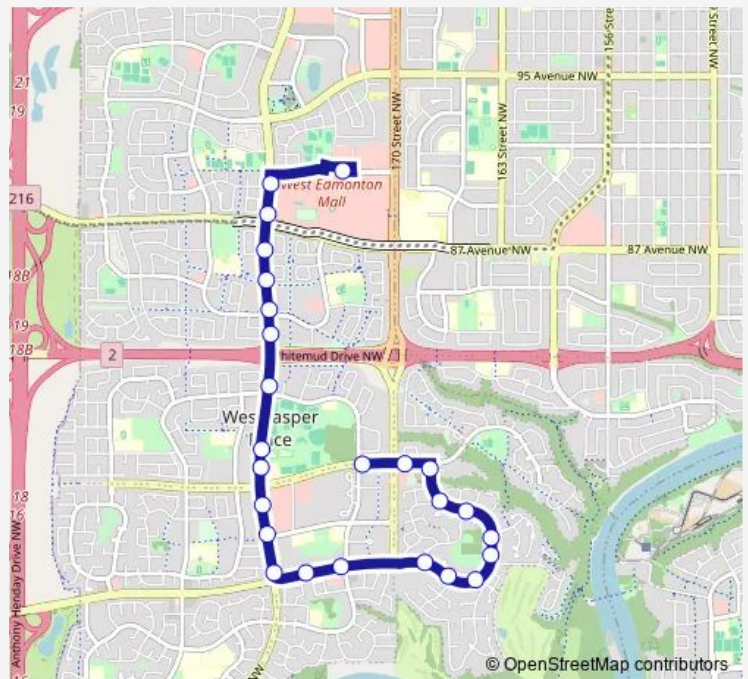

**Bus 923 West Edmonton Mall - Oleskiw**

[Go to website](#)

**Direction**

172 Street & 69 Avenue — West Edmonton Mall Transit Centre Bay A

25 stops

[Open route schedule](#)

- 172 Street & 69 Avenue
- 170 Street & 69 Avenue
- Wanyandi Road & Wolf Willow Road
- Wanyandi Road & Wahstao Road
- Walker Road & Wanyandi Road
- Wanyandi Road & Wolf Ridge Way
- 927 Wanyandi Road
- Wanyandi Road & Wilkin Road
- Wallbridge Place & Wanyandi Road
- Walker Road & Wanyandi Road S
- 172 Street & Callingwood Road
- 175 Street & Callingwood Road
- 178 Street & Callingwood Road
- 178 Street & 64 Avenue
- 178 Street & 68 Avenue
- 178 Street & 69 Avenue
- 178 Street & 74 Avenue
- 178 Street & 76 Avenue
- 178 Street & Whitemud Drive
- 178 Street & 81 Avenue
- 178 Street & 85 Avenue

**Route schedule**

172 Street & 69 Avenue — West Edmonton Mall Transit Centre Bay A

Monday	06:13-22:12
Tuesday	06:13-22:12
Wednesday	06:13-22:12
Thursday	06:13-22:12
Friday	06:13-22:12
Saturday	08:18-19:20
Sunday	10:20-19:20

**Route info**

Direction: 172 Street & 69 Avenue

Stops: 25

Trip Duration: 0 hour 18 min

923 — West Edmonton Mall - Oleskiw

178 Street & 86 Avenue

178 Street & 87 Avenue

178 Street & 89 Avenue

West Edmonton Mall Transit Centre Bay A