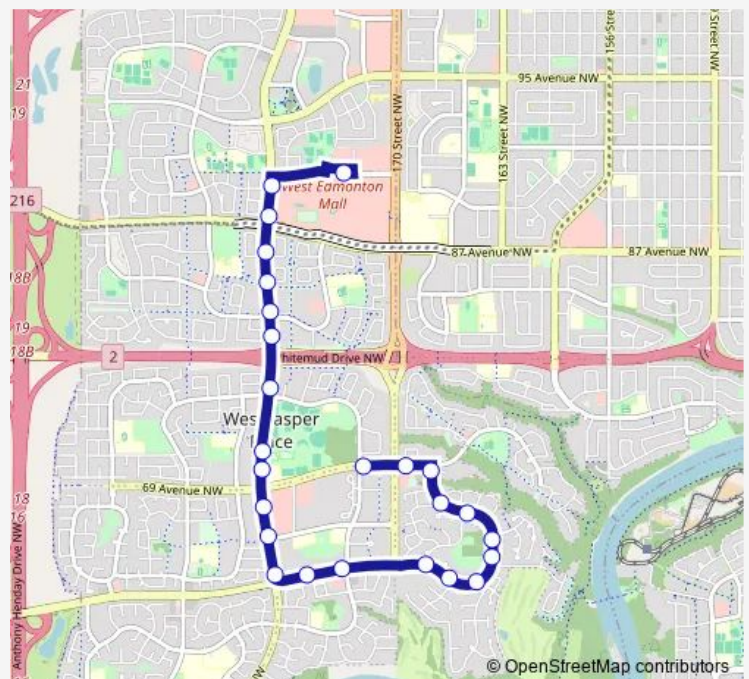

178 Street & 85 Avenue

### Route schedule

172 Street & 69 Avenue — West Edmonton Mall Transit Centre Bay A

Monday 06:13-22:12

Tuesday 06:13-22:12

Wednesday 06:13-22:12

Thursday 06:13-22:12

Friday 06:13-22:12

Saturday 08:18-19:20

### Route info

Direction: 172 Street & 69 Avenue

Stops: 25

Trip Duration: 0 hour 16 min

178 Street & 86 Avenue

178 Street & 87 Avenue

178 Street & 89 Avenue

West Edmonton Mall Transit Centre Bay A

## Direction

West Edmonton Mall Transit Centre Bay A — 172 Street & 69 Avenue

14 stops

[Open route schedule](#)

West Edmonton Mall Transit Centre Bay A

178 Street & 89 Avenue

178 Street & 87 Avenue

178 Street & 85 Avenue