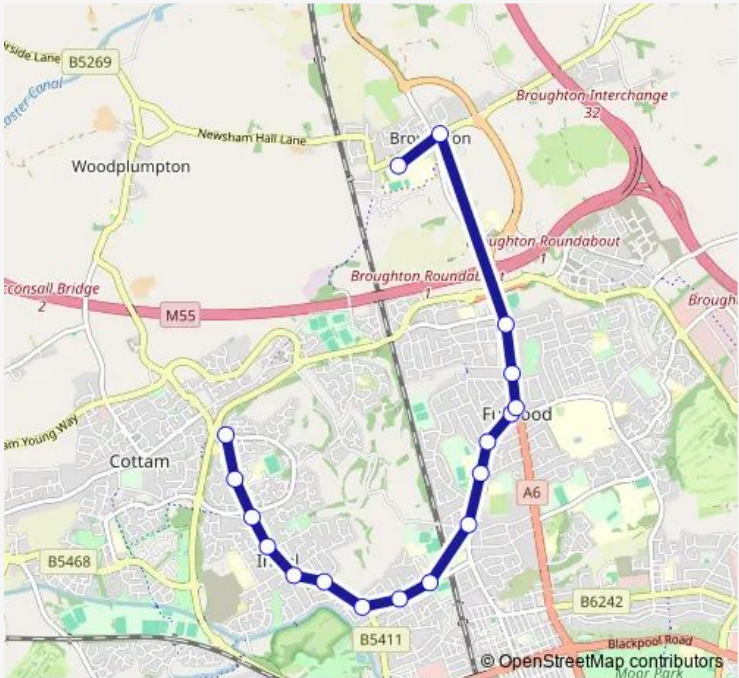

Bus 923 Tanterton Hall RD - Broughton HS

[Go to website](#)

Direction
 The Guild Merchant — High School Grounds
 18 stops
[Open route schedule](#)

- The Guild Merchant
- Kidsgrove
- Cottam Hall Lane
- Dovedale Avenue
- Oaktree Ave
- Mayfield Ave
- Cadley Causeway
- Dunkirk Avenue
- St Anthony's Drive
- Boys Lane
- Leisure Centre
- Janice Drive
- Black Bull
- Black Bull Garstang Rd
- Brookside Road
- Lightfoot Lane
- Willow Tree Avenue
- High School Grounds

Route schedule
 The Guild Merchant — High School Grounds

Monday	07:50
Tuesday	07:50
Wednesday	07:50
Thursday	07:50
Friday	07:50
Saturday	—
Sunday	—

Route info
 Direction: The Guild Merchant
 Stops: 18
 Trip Duration: 0 hour 40 min

■ 923 — Tanterton Hall RD - Broughton HS **BusMaps**

Direction

High School Grounds — Black Bull

18 stops

[Open route schedule](#)

High School Grounds

Sunningdale

Normandy Road

Cadley Causeway

Dunkirk Avenue

St Anthony's Drive

Boys Lane

Leisure Centre

Janice Drive

Black Bull

Route schedule