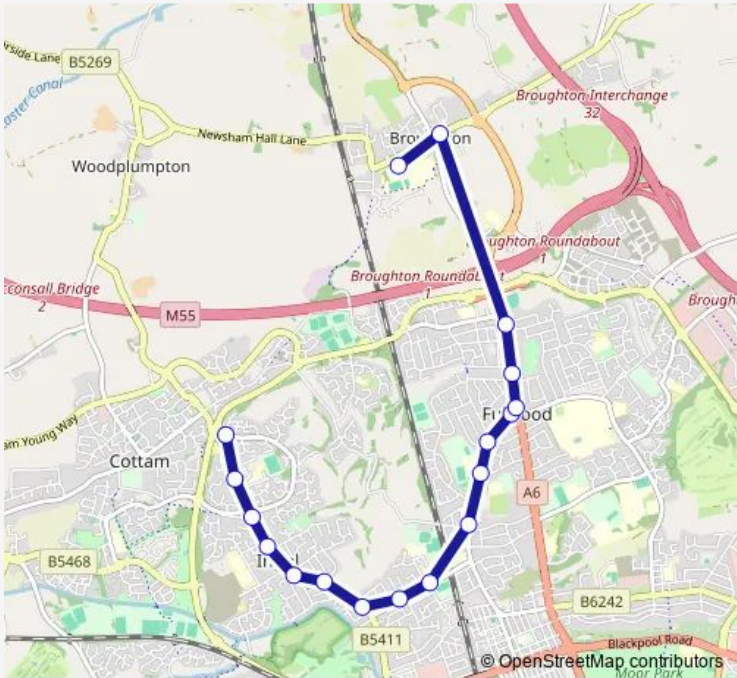

Bus 923 Tanterton Hall RD - Broughton HS

[Go to website](#)

Direction
 The Guild Merchant — High School Grounds
 18 stops
[Open route schedule](#)

- The Guild Merchant
- Kidsgrove
- Cottam Hall Lane
- Dovedale Avenue
- Oaktree Ave
- Mayfield Ave
- Cadley Causeway
- Dunkirk Avenue
- St Anthony's Drive
- Boys Lane
- Leisure Centre
- Janice Drive
- Black Bull
- Black Bull Garstang Rd
- Brookside Road
- Lightfoot Lane
- Willow Tree Avenue
- High School Grounds

Route schedule
 The Guild Merchant — High School Grounds

Monday	07:50
Tuesday	07:50
Wednesday	07:50
Thursday	07:50
Friday	07:50
Saturday	—
Sunday	—

Route info
 Direction: The Guild Merchant
 Stops: 18
 Trip Duration: 0 hour 40 min

■ 923 — Tanterton Hall RD - Broughton HS **BusMaps**

Direction

High School Grounds — Black Bull

18 stops

[Open route schedule](#)

High School Grounds

Sunningdale

Normandy Road

Cadley Causeway

Dunkirk Avenue

St Anthony's Drive

Boys Lane

Leisure Centre

Janice Drive

Black Bull

Route schedule