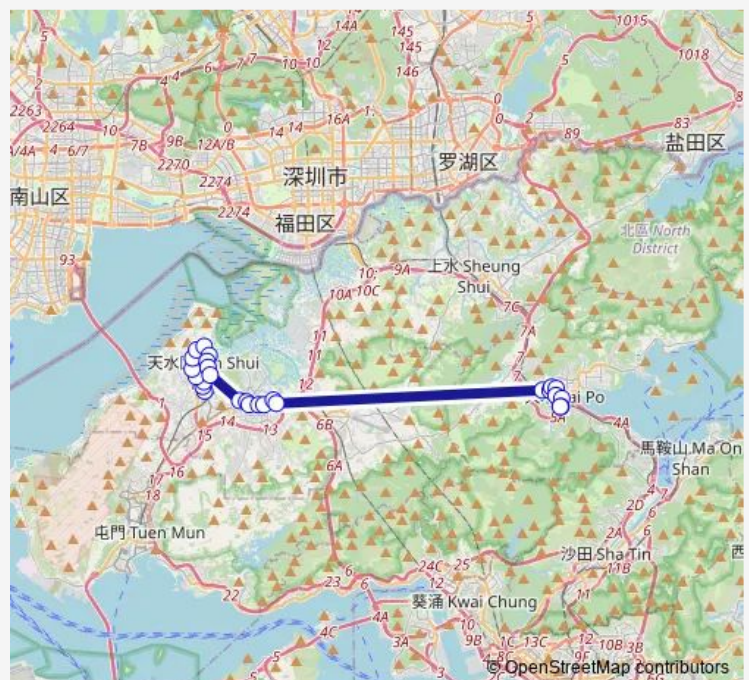

[Ctb] Vianni Cove, TIN Kwai Road[[Kmb] Vianni Cove[[Lwb] Vianni Cove

[Ctb] Hkfyg LEE Shau KEE College, TIN Kwai Road[[Kmb] Hkfyg LEE Shau KEE College[[Lrtfeeder] Hkfyg LEE Shau KEE College[[Lwb] Hkfyg LEE Shau KEE College

[Kmb] Maywood Court[[Lrtfeeder] Maywood Court, TIN Kwai Road[[Lwb] Maywood Court

[Ctb] Kenswood Court Kingswood Villas, TIN Shing Road[[Kmb] Kenswood Court[[Lrtfeeder] Kenswood Court,

Route schedule

[Ctb] TIN YIU Estate[[Kmb] TIN YIU BUS Terminus[[Nlb] TIN Shui WAI (TIN YIU Estate) — [Kmb] TAI PO Market Station BUS Terminus[[Lwb] TAI PO Market Station

Monday	—
Tuesday	—
Wednesday	—
Thursday	—
Friday	—
Saturday	09:45
Sunday	09:45

Route info

Direction: [Ctb] TIN YIU Estate[[Kmb] TIN YIU BUS Terminus[[Nlb] TIN Shui WAI (TIN YIU Estate)

Stops: 27

Trip Duration: 1 hour 21 min