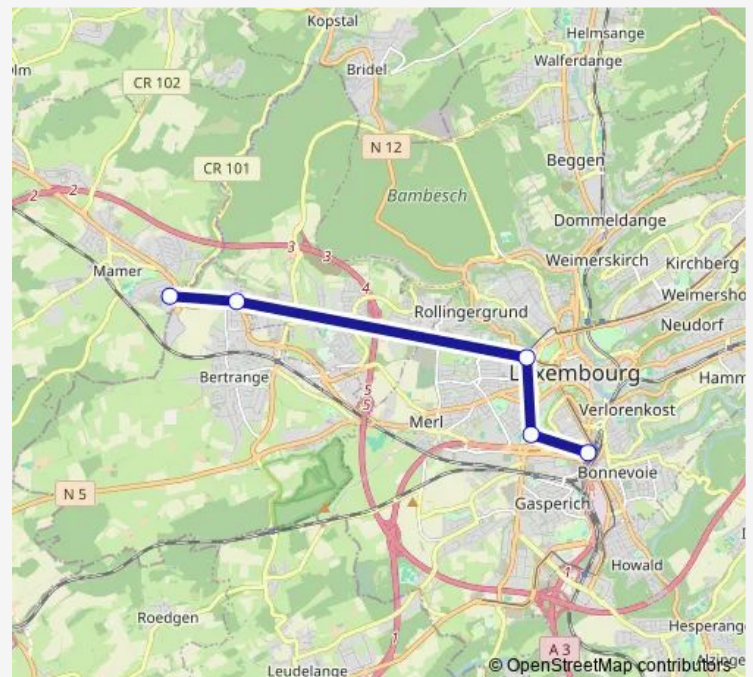

Bus G10

[Go to website](#)

Direction

LUX Gare, Routière CFL quai 105 — MAMER, Lycée

5 stops

[Open route schedule](#)

LUX Gare, Routière CFL quai 105

LUX Hollerich, Heentze Park

LUX Centre, Stäreplaz-Étoile quai 2

Bertrange, Belle-Etoile

MAMER, Lycée

Route schedule

LUX Gare, Routière CFL quai 105 — MAMER, Lycée

Monday 07:32

Tuesday 07:32

Wednesday 07:32

Thursday 07:32

Friday 07:32

Saturday —

Sunday —

Route info

Direction: LUX Gare, Routière CFL quai 105

Stops: 5

Trip Duration: 0 hour 21 min

■ G10

BusMaps

Direction

MAMER, Lycée — LUX Gare, Routière CFL quai 103

5 stops

[Open route schedule](#)

MAMER, Lycée

Bertrange, Belle-Etoile