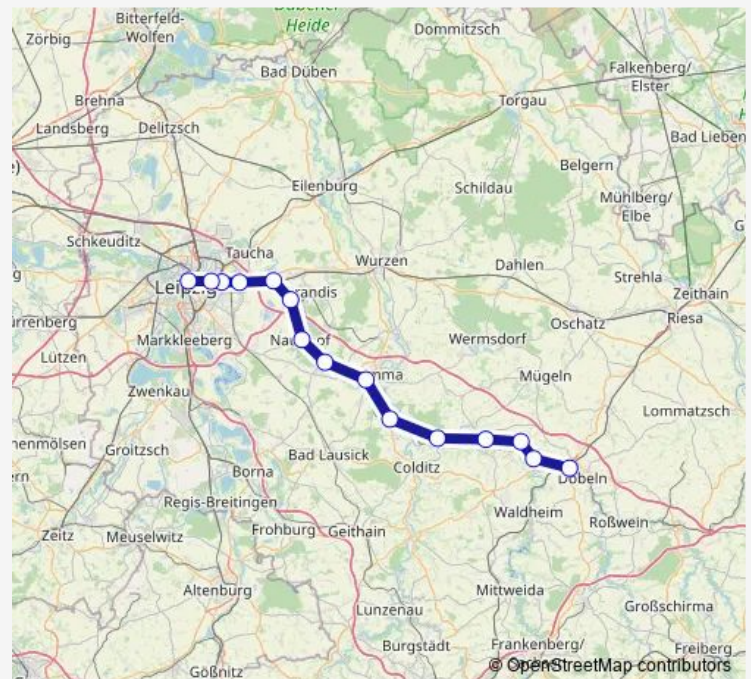

Rail Rb110 DPN Rb110

[Go to website](#)

Direction

Leipzig Hbf — Döbeln Hbf

15 stops

[Open route schedule](#)

Leipzig Hbf

Leipzig-Sellerhausen

Tuesday 00:35-23:27

Wednesday 00:35-24:00

Thursday 00:35-23:27

Friday 00:35-23:27

Saturday 00:35-23:27

Sunday 00:35-00:08⁺¹

Route info

Direction: Leipzig Hbf

Stops: 15

Trip Duration: 1 hour 11 min

Rb110 — DPN Rb110

Direction

Döbeln Hbf — Leipzig Hbf

15 stops

[Open route schedule](#)

Döbeln Hbf

Monday	00:09-23:08
Tuesday	04:27-23:08
Wednesday	00:09-23:08
Thursday	00:09-23:08
Friday	00:09-23:08
Saturday	00:09-23:08
Sunday	00:09-23:08

Route info

Direction: Döbeln Hbf

Stops: 15

Trip Duration: 1 hour 10 min