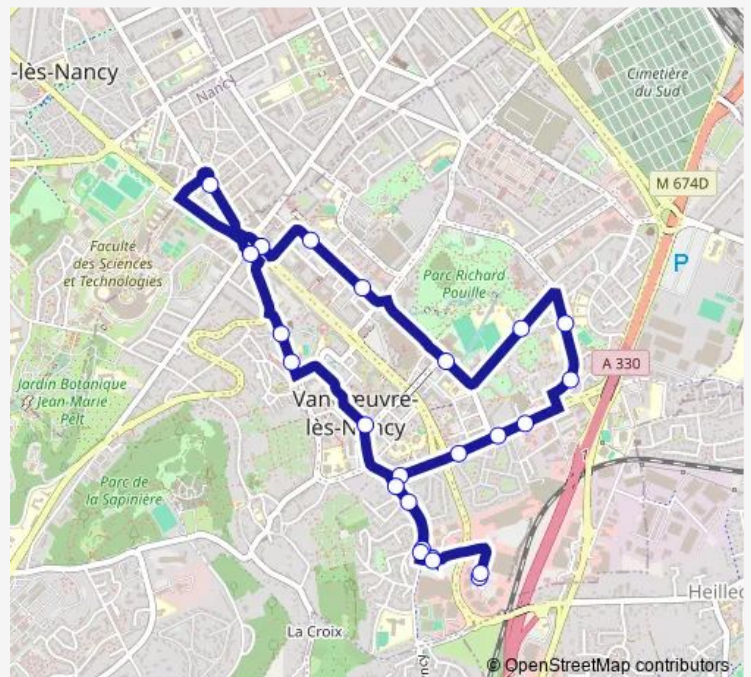

**Direction**

Vandoeuvre Roberval — Vandoeuvre Roberval

24 stops

[Open route schedule](#)

Vandoeuvre Roberval

Fournier

Rimbaud

Crévic

Crévic

Route schedule

Vandoeuvre Roberval — Vandoeuvre Roberval

Monday 09:55-19:15

Tuesday 09:55-19:15

Wednesday 09:55-19:15

Thursday 09:55-19:15

Friday 09:55-19:15

Saturday 09:55-19:15

Sunday 09:55-19:15

Route info

Direction: Vandoeuvre Roberval

Stops: 24

Trip Duration: 0 hour 39 min

Rimbaud

Fournier