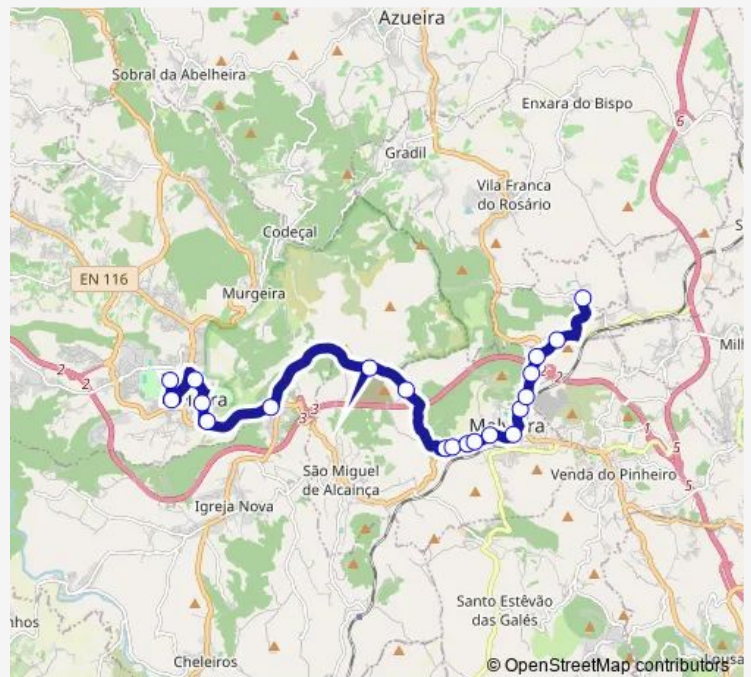

## Route schedule

Mafra (Terminal) P2 — Largo do Areal 10

Monday 08:30-18:30

Tuesday 08:30-18:30

Wednesday 08:30-18:30

Thursday 08:30-18:30

Friday 08:30-18:30

Saturday —

## Route info

Direction: Mafra (Terminal) P2

Stops: 20

Trip Duration: 0 hour 28 min

2136 — Jerumelo - Mafra (Terminal)