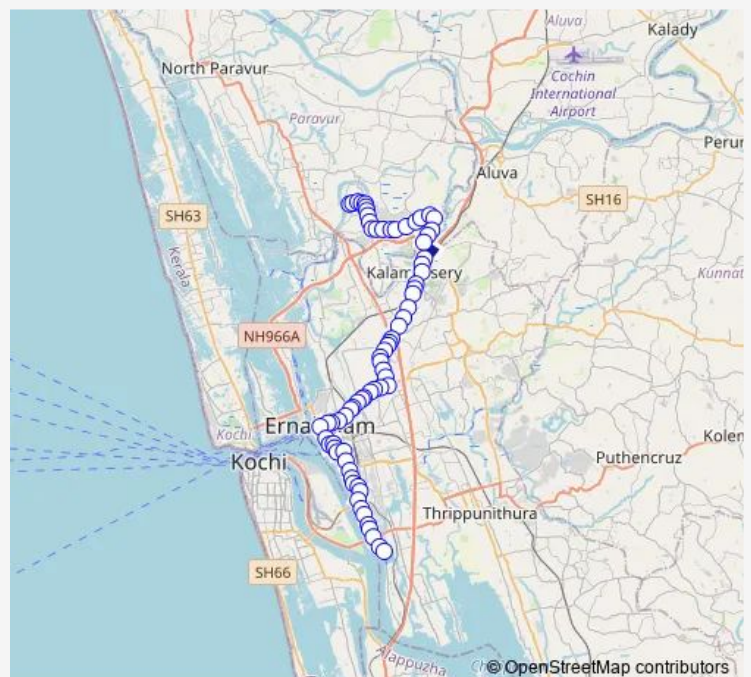

### Route schedule

Eloor Depot — Thevara Ferry

Monday 06:00

Tuesday 06:00

Wednesday 06:00

Thursday 06:00

Friday 06:00

Saturday 06:00

### Route info

Direction: Eloor Depot

Stops: 73

Trip Duration: 1 hour 20 min

■ Eloor Dippo ↔ Thevara ferry

Puthiya Road

Appolo

Premier Junction

Island

Alingal

Pattupurakkal

Mangalath

Kanappilly

Eloor Depot Junction

Eloor Depot

Bus time schedules and route maps are available in an offline PDF at [busmaps.com](https://busmaps.com). Use the [busmaps.com](https://busmaps.com) website to see live bus times, train schedule or subway schedule, and step-by-step directions for all public transit in Kanayannur