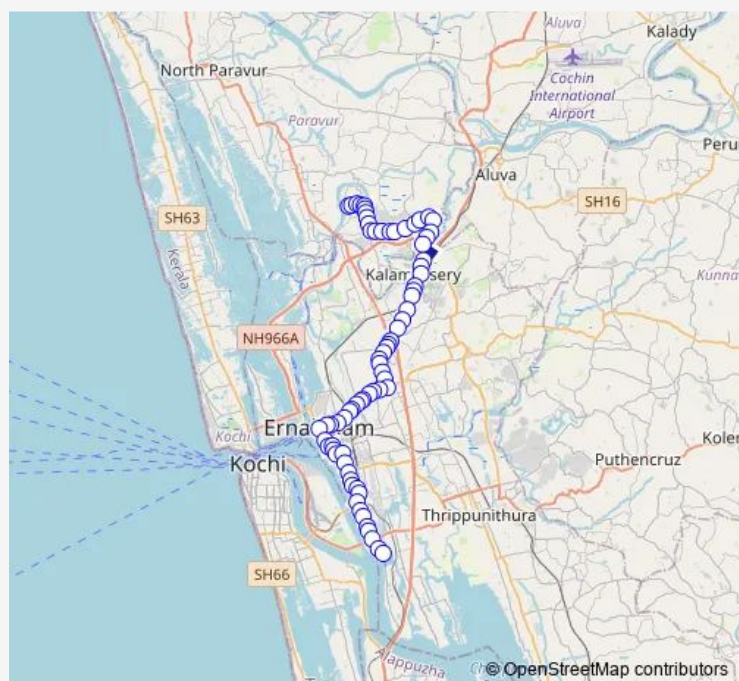

### Route schedule

Eloor Depot — Thevara Ferry

Monday 06:00

Tuesday 06:00

Wednesday 06:00

Thursday 06:00

Friday 06:00

Saturday 06:00

### Route info

Direction: Eloor Depot

Stops: 73

Trip Duration: 1 hour 20 min

Eloor Dippto ↔ Thevara ferry

Puthiya Road

Appolo

Premier Junction

Island

Alingal

Pattupurakkal

Mangalath

Kanappilly

Eloor Depot Junction

Eloor Depot

Bus time schedules and route maps are available in an offline PDF at [busmaps.com](https://busmaps.com). Use the [busmaps.com](https://busmaps.com) website to see live bus times, train schedule or subway schedule, and step-by-step directions for all public transit in Kanayannur