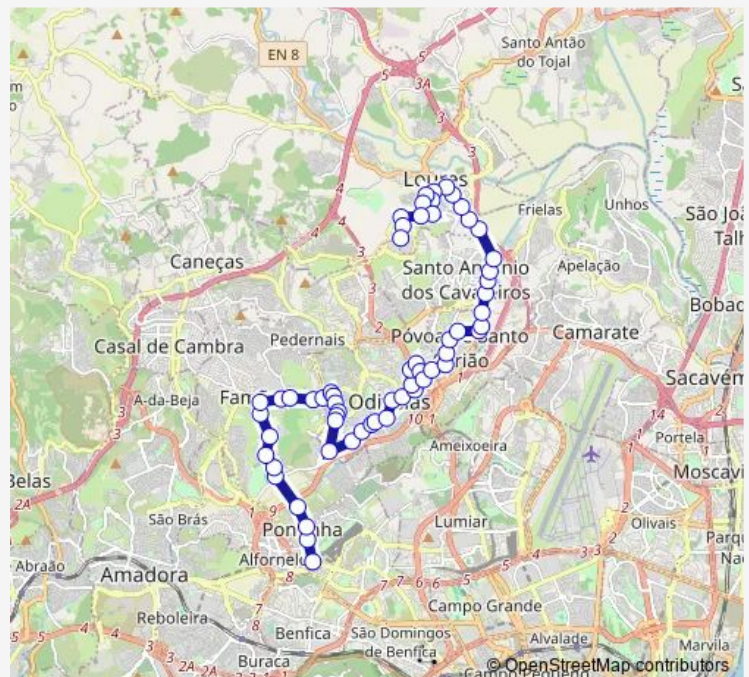

Saturday 05:40-24:00

Sunday 05:45-24:00

Route info

Direction: Pontinha (Metro)

Stops: 60

Trip Duration: 1 hour 0 min

206 - Pontinha (Metro) - Loures (Centro Comercial)

Patameiras (R Paiã 12)