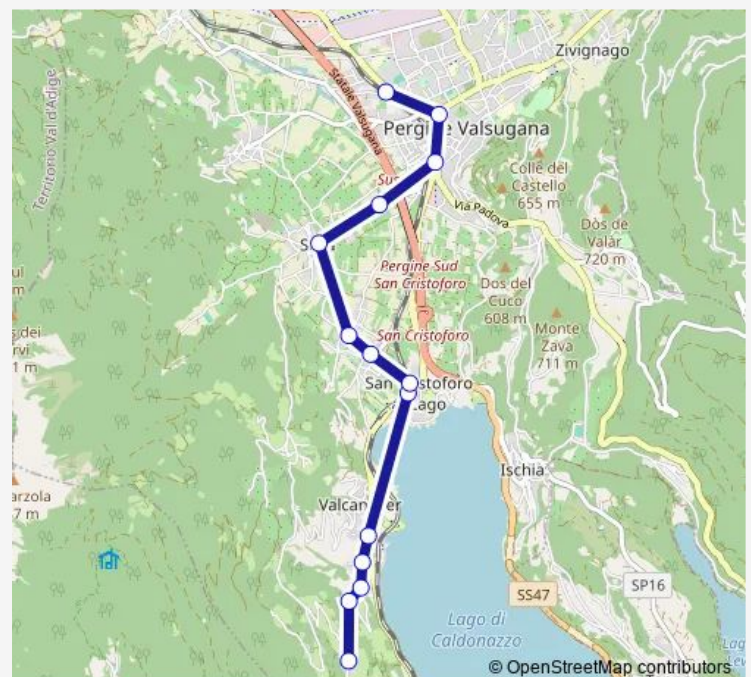

Wednesday 06:55-17:55

Thursday 06:55-17:55

Friday 06:55-17:55

Saturday 06:55-12:58

Sunday —

Route info

Direction: S.Caterina di Pergine

Stops: 14

Trip Duration: 0 hour 23 min

■ B465 — Linea 5 Pergine V-Susà-S.Vito-Canale-S.Caterina

BusMaps

Direction

Valcanover. Ortof.Eccher — S.Cristoforo Al Lago-Fs

13 stops

[Open route schedule](#)

Valcanover. Ortof.Eccher