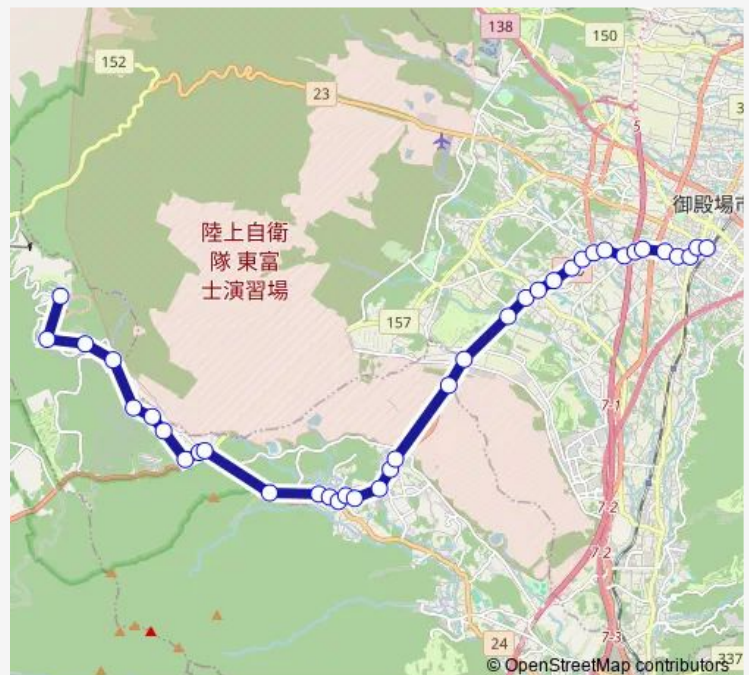

Saturday 16:30

Sunday 16:30

Route info

Direction: ぐりんぱ

Stops: 37

Trip Duration: 0 hour 48 min

■ ぐりんぱ線

砂向

北畑入口

川島田

川島田南口

大櫓

森の腰

新橋銀座

御殿場駅

ぐりんぱ線 Bus time schedules and route maps are available in an offline PDF at busmaps.com. Use the busmaps.com website to see live bus times, train schedule or subway schedule, and step-by-step directions for all public transit in Gotemba