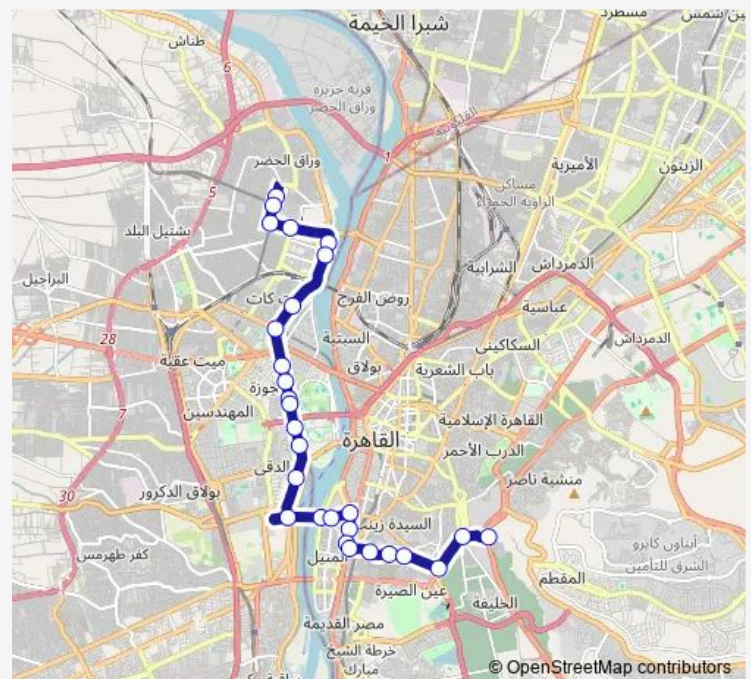

Thursday 10:00

Friday 10:00

Saturday 10:00

Sunday 10:00

Route info

Direction: Al Warraq Central Hospital

Stops: 28

Trip Duration: 1 hour 6 min

■ CTA 86 — Abageyah - Warraq Al Arab (Cima)

BusMaps

National Institute for Tumor Studies (Magra Al Oyoun)

Al Farag Butchery (Magra Al Oyoun)

Madbah (Magra Al Oyoun)

Al Moqattam Hospital

Magra Al Oyoun (Salah Salem)

Al Sayeda Aisha Station

Al Abageyya

Direction

Al Abageyya — Warraq Al Arab

30 stops

[Open route schedule](#)

Al Abageyya

Salah Al Din Citadel (Salah Salem)

Route info

Direction: Al Abageyya

Stops: 30

Trip Duration: 1 hour 12 min

Al Wehda (Imbaba)

Al Bohi (Imbaba)

Al Noor Al Mohammady (Imbaba)

Al Warraq Central Hospital