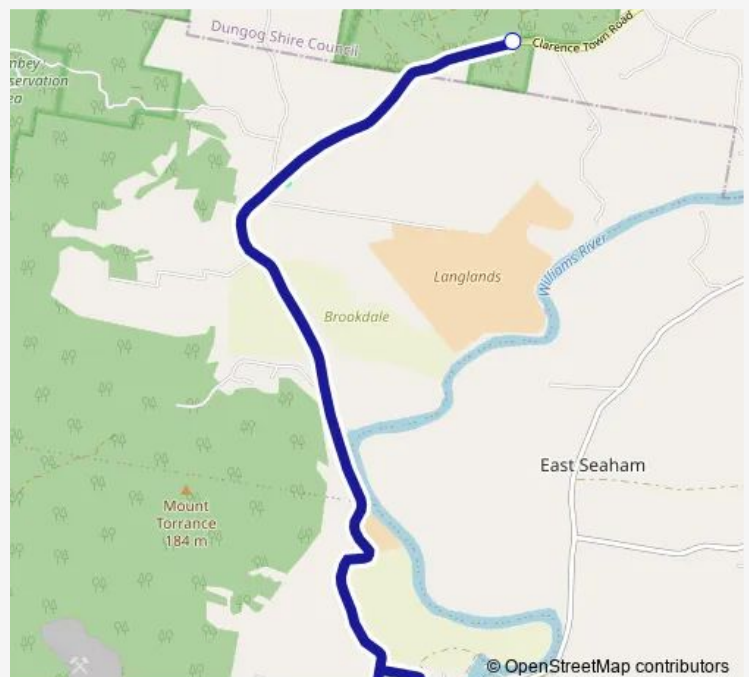

**School Bus 1332 Seaham PS to Seaham Ps**[Go to website](#)**Direction**

Seaham Public School, Warren St — Seaham Public School, Warren St

3 stops

[Open route schedule](#)

Seaham Public School, Warren St

Clarence Town Rd At Tower Rd (Hail And Ride)

Seaham Public School, Warren St

**Route schedule**

Seaham Public School, Warren St — Seaham Public School, Warren St

Monday	08:32
Tuesday	08:32
Wednesday	08:32
Thursday	08:32
Friday	08:32
Saturday	—
Sunday	—

**Route info**

Direction: Seaham Public School, Warren St

Stops: 3

Trip Duration: 0 hour 26 min

1332 School Bus time schedules and route maps are available in an offline PDF at [busmaps.com](https://busmaps.com). Use the [busmaps.com](https://busmaps.com) website to see live bus times, train schedule or subway schedule, and step-by-step directions for all public transit in Maitland