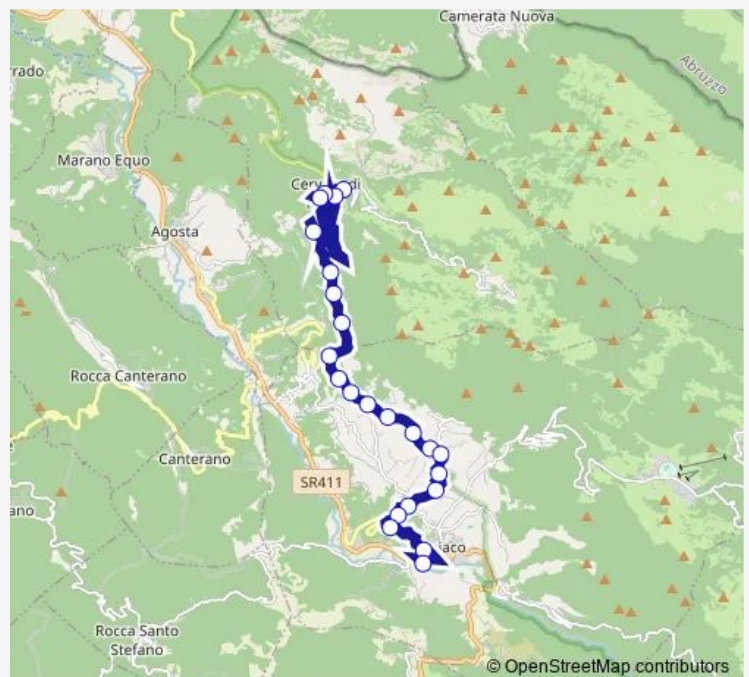

Thursday 10:25-18:30

Friday 10:25-18:30

Saturday 10:25-18:30

Sunday —

**Route info**

Direction: Cervara | piazzale San Rocco # f00040

Stops: 23

Trip Duration: 0 hour 35 min

Cervara di Roma (Comune) - Subiaco # Su114d

Subiaco | Ist. Superiore Braschi Quarenghi # f11621

Subiaco | Piazza Falcone # f4782

Bus time schedules and route maps are available in an offline PDF at [busmaps.com](https://busmaps.com). Use the [busmaps.com](https://busmaps.com) website to see live bus times, train schedule or subway schedule, and step-by-step directions for all public transit in Subiaco