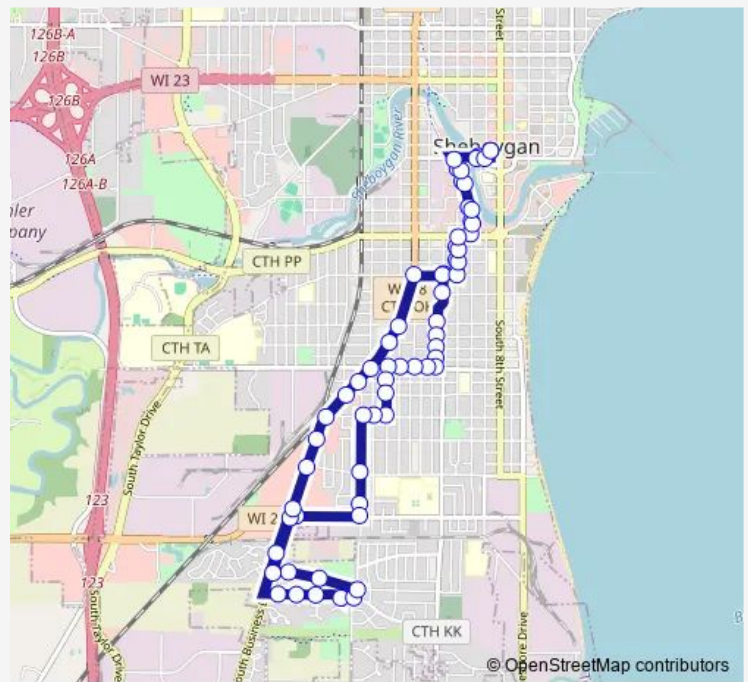

Bus 5 South

[Go to website](#)

Direction
 Downtown Transit Center — Downtown Transit Center
 64 stops
[Open route schedule](#)

- Downtown Transit Center
- Pennsylvania Ave. & N. Water St.
- S. Commerce St. & Jefferson Ave. (Shoreline Metro Office)
- S. Commerce St. & Virginia Ave. (Rockline Industries)
- S. Commerce St. & Maryland Ave.
- S. Commerce St. & Illinois Ave.
- S. Commerce St. & Indiana Ave.
- S. 11th St. & Kentucky Ave.
- S. 11th St. & Alabama Ave.
- S. 11th St. & Georgia Ave.
- Georgia Ave. & S. 12th St.
- S. 12th St. & Clara Ave.
- S. 12th St. & Broadway Ave.
- S. 12th St. & High Ave.
- S. 12th St. & Swift Ave.
- S. 12th St. & Dillingham Ave.
- S. 12th St. & Union Ave.
- Union Ave. & S. 13th St.
- Union Ave. & S. 14th St.
- Union Ave. & S. 15th St.
- Union Ave. & S. 16th St.

Route schedule

Downtown Transit Center — Downtown Transit Center

Monday	05:15-19:15
Tuesday	05:15-19:15
Wednesday	05:15-19:15
Thursday	05:15-19:15
Friday	05:15-19:15
Saturday	09:15-15:15
Sunday	—

Route info

Direction: Downtown Transit Center

Stops: 64

Trip Duration: 0 hour 28 min

5 South

S. 16th St. & Oakland Ave.

S. 16th St. & Ashland Ave.

S. 16th St. & Mead Ave.

Mead Ave. & S. 17th St.

Mead Ave. & S. 18th St.

S. 18th St. & Wilson Ave.

S. 18th St. & Ohio Ave.

S. 18th St. & Washington Ave.

Washington Ave. & S. Business Dr.

Indian Meadows Mobile Home Park

Camelot Blvd. & Country Pl.

Camelot Blvd. & Meadowbrook Ct.