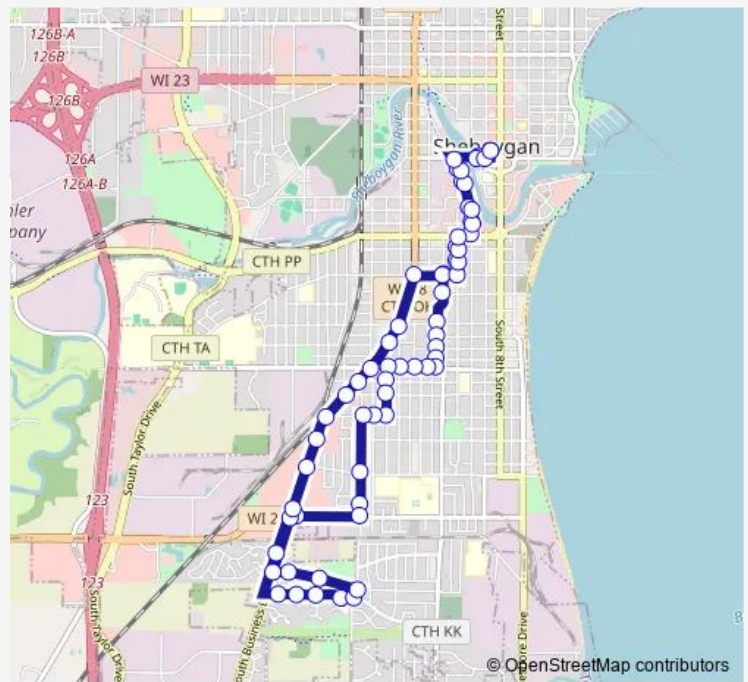

## Bus 5 South

[Go to website](#)

**Direction**  
 Downtown Transit Center — Downtown Transit Center  
 64 stops  
[Open route schedule](#)

- Downtown Transit Center
- Pennsylvania Ave. & N. Water St.
- S. Commerce St. & Jefferson Ave. (Shoreline Metro Office)
- S. Commerce St. & Virginia Ave. (Rockline Industries)
- S. Commerce St. & Maryland Ave.
- S. Commerce St. & Illinois Ave.
- S. Commerce St. & Indiana Ave.
- S. 11th St. & Kentucky Ave.
- S. 11th St. & Alabama Ave.
- S. 11th St. & Georgia Ave.
- Georgia Ave. & S. 12th St.
- S. 12th St. & Clara Ave.
- S. 12th St. & Broadway Ave.
- S. 12th St. & High Ave.
- S. 12th St. & Swift Ave.
- S. 12th St. & Dillingham Ave.
- S. 12th St. & Union Ave.
- Union Ave. & S. 13th St.
- Union Ave. & S. 14th St.
- Union Ave. & S. 15th St.
- Union Ave. & S. 16th St.

### Route schedule

Downtown Transit Center — Downtown Transit Center

Monday	05:15-19:15
Tuesday	05:15-19:15
Wednesday	05:15-19:15
Thursday	05:15-19:15
Friday	05:15-19:15
Saturday	09:15-15:15
Sunday	—

### Route info

Direction: Downtown Transit Center  
 Stops: 64  
 Trip Duration: 0 hour 28 min

5 South

S. 16th St. & Oakland Ave.

S. 16th St. & Ashland Ave.

S. 16th St. & Mead Ave.

Mead Ave. & S. 17th St.

Mead Ave. & S. 18th St.

Downtown Transit Center

5 South Bus time schedules and route maps are available in an offline PDF at [busmaps.com](http://busmaps.com). Use the [busmaps.com](http://busmaps.com) website to see live bus times, train schedule or subway schedule, and step-by-step directions for all public transit in Sheboygan