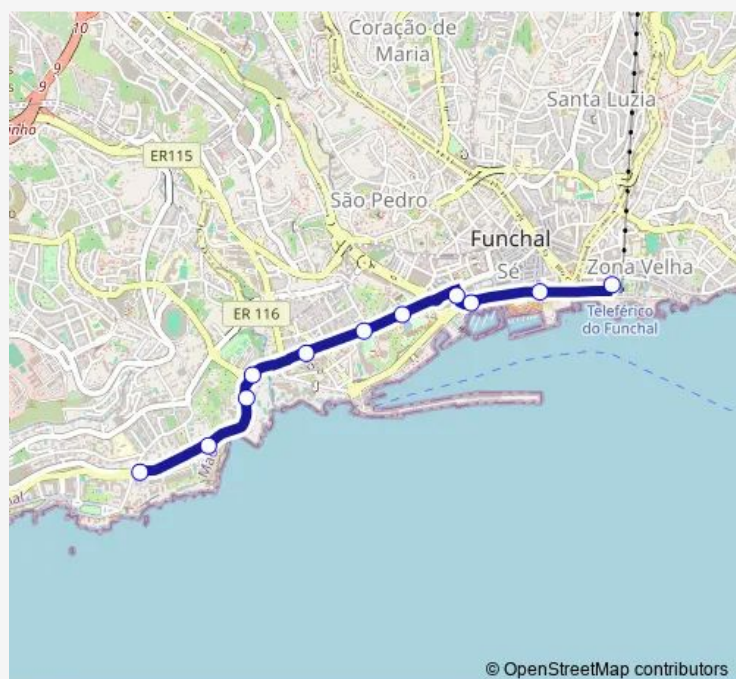

Hotel Savoy D (10)

Hotel Casino Park D (10a)

Parque STA Catarina (8)

Rua Conselheiro (17)

Marina (700)

PC Povo (2)

Teleférico-Término (4a)

## Route schedule

CZ Lido (18) — Teleférico-Término (4a)

Monday 09:15-16:15

Tuesday 09:15-16:15

Wednesday 09:15-16:15

Thursday 09:15-16:15

Friday 09:15-16:15

Saturday 09:15-16:15

## Route info

Direction: CZ Lido (18)

Stops: 11

Trip Duration: 0 hour 5 min

© OpenStreetMap contributors

## Route info

Direction: Lido (829)

Stops: 9

Trip Duration: 0 hour 20 min