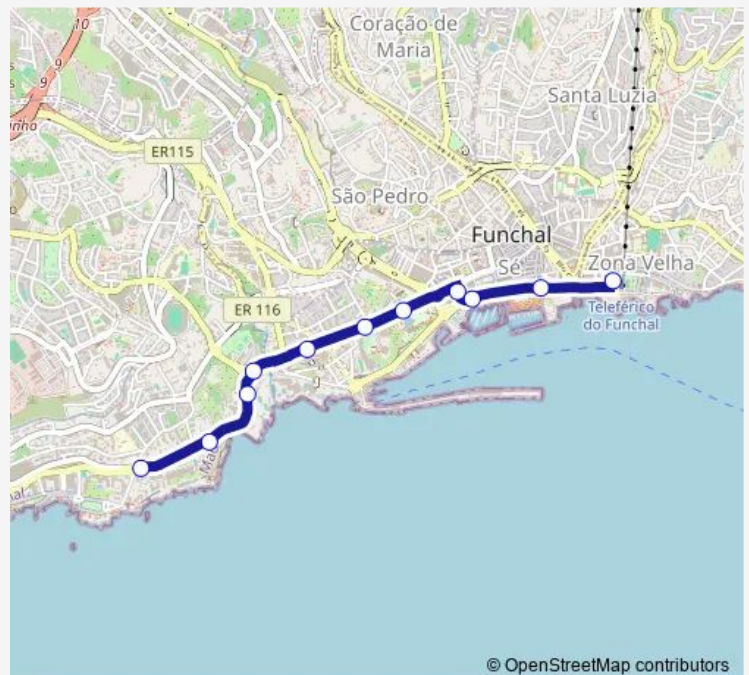

Hotel Savoy D (10)

Hotel Casino Park D (10a)

Parque STA Catarina (8)

Rua Conselheiro (17)

Marina (700)

PC Povo (2)

Teleférico-Término (4a)

**Route schedule**

**Route info**

Direction: CZ Lido (18)

Stops: 11

Trip Duration: 0 hour 10 min

## Direction

Lido (829) — Teleférico-Término (4a)

9 stops

[Open route schedule](#)

Lido (829)

Porto Bay (1340)

CZ Lido (18)

Hotel Cliff Bay Bes (14)

## Route info

Direction: Lido (829)

Stops: 9

Trip Duration: 0 hour 20 min