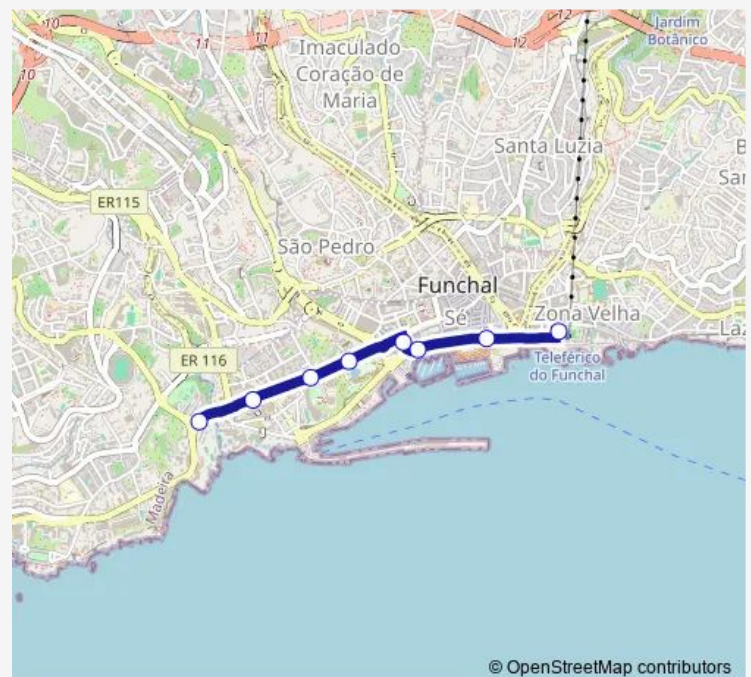

Tuesday 12:10

Wednesday 12:10

Thursday 12:10

Friday 12:10

Saturday 12:10

Sunday 12:10

Route info

Direction: Teleférico-Término (4a)

Stops: 7

Trip Duration: 0 hour 15 min

© OpenStreetMap contributors

Direction

Largo Paz (1623) — Teleférico-Término (4a)

4 stops

[Open route schedule](#)

Largo Paz (1623)