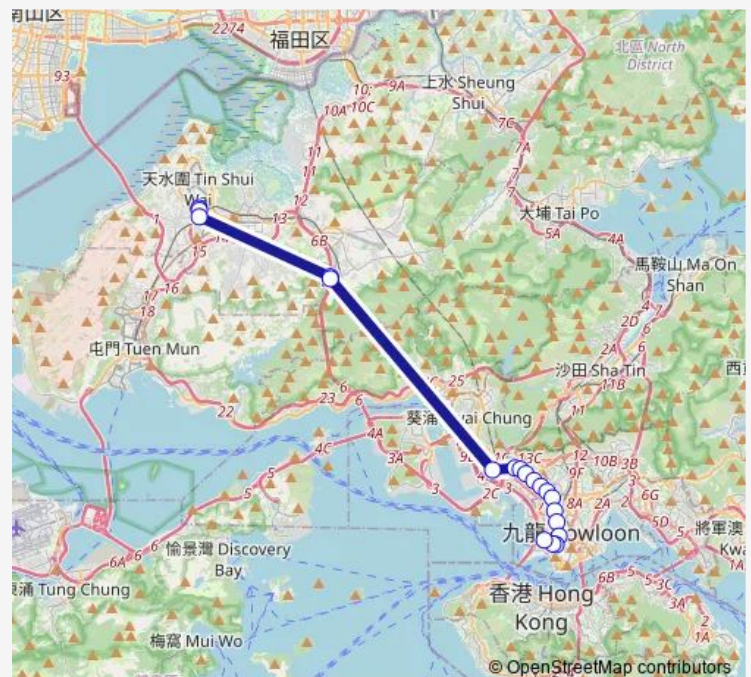

Wednesday 07:35-07:55

Thursday 07:35-07:55

Friday 07:35-07:55

Saturday 07:35-07:55

Sunday —

Route info

Direction: [Ctb] TIN YIU Estate[[Kmb] TIN YIU BUS Terminus[[Nlb] TIN Shui WAI (TIN YIU Estate)

Stops: 19

Trip Duration: 1 hour 7 min

[Ctb] Prince Edward Station, Nathan Road[[Kmb+Ctb] Prince Edward Station/
Prince Edward Station, Nathan Road[[Kmb] Prince Edward Station

[Ctb] Argyle Centre, Nathan Road[[Kmb] Mong KOK Station