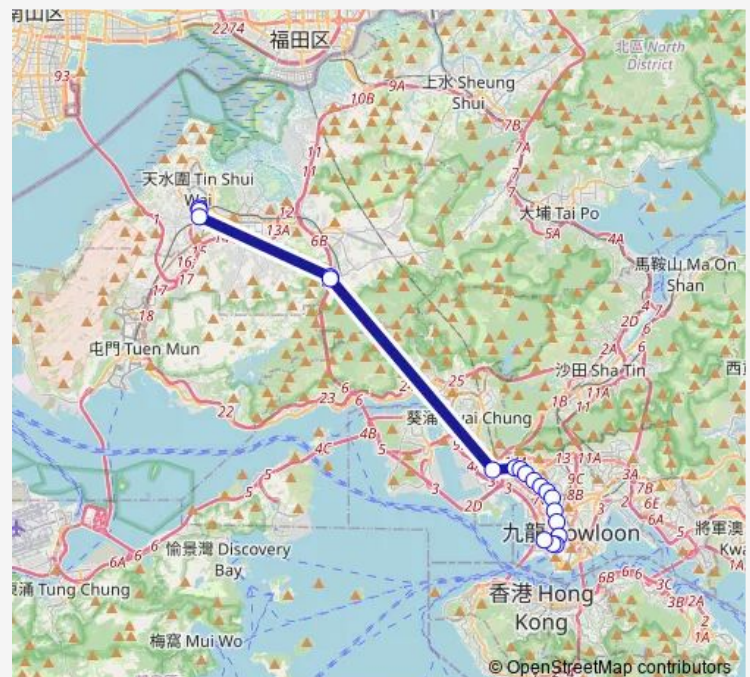

Monday 07:35-07:55

Tuesday 07:35-07:55

Wednesday 07:35-07:55

Thursday 07:35-07:55

Friday 07:35-07:55

Saturday 07:35-07:55

Sunday —

Route info

Direction: [Ctb] TIN YIU Estate[[Kmb] TIN YIU BUS Terminus[[Nlb] TIN Shui WAI (TIN YIU Estate)

Stops: 19

Trip Duration: 1 hour 4 min

[Ctb] Prince Edward Station, Nathan Road[[Kmb+Ctb] Prince Edward Station/
Prince Edward Station, Nathan Road[[Kmb] Prince Edward Station