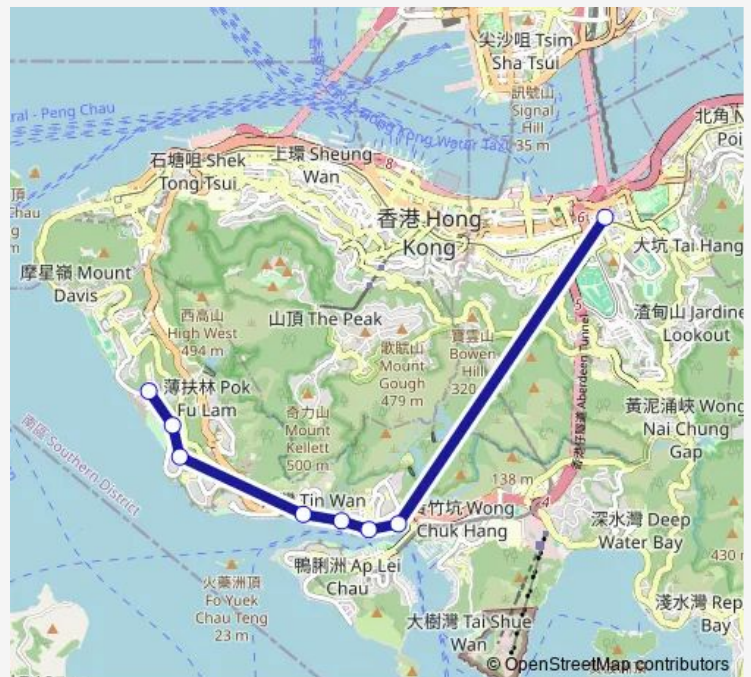

32 Morrison Hill Road

Lockhart Road, East OF Marsh Road

Lockhart Road, Near Cannon Street

Route schedule

Cyberport BUS Terminus|Cyberport Public Transport Interchange — Lockhart Road, Near Cannon Street

Monday	06:30-23:30
Tuesday	06:30-23:30
Wednesday	06:30-23:30
Thursday	06:30-23:30
Friday	06:30-23:30
Saturday	06:30-23:30
Sunday	06:30-23:30

Route info

Direction: Cyberport BUS Terminus|Cyberport Public Transport Interchange

Stops: 15

Trip Duration: 0 hour 19 min

69x — Cyberport - Causeway BAY (Lockhart Road) **BusMaps**

Direction

Lockhart Road, Near Cannon Street — Cyberport BUS Terminus|Cyberport Public Transport Interchange

Sunday 23:30-23:47

Route info

Direction: Lockhart Road, Near Cannon Street

Stops: 10

Trip Duration: 0 hour 19 min

Direction

Lockhart Road, Near Cannon Street — Cyberport BUS Terminus|Cyberport Public Transport Interchange

Sunday 06:40-23:59

Route info

Direction: Lockhart Road, Near Cannon Street

Stops: 8

Trip Duration: 0 hour 19 min

Direction

Cyberport BUS Terminus|Cyberport Public Transport Interchange — Lockhart Road, Near Cannon Street