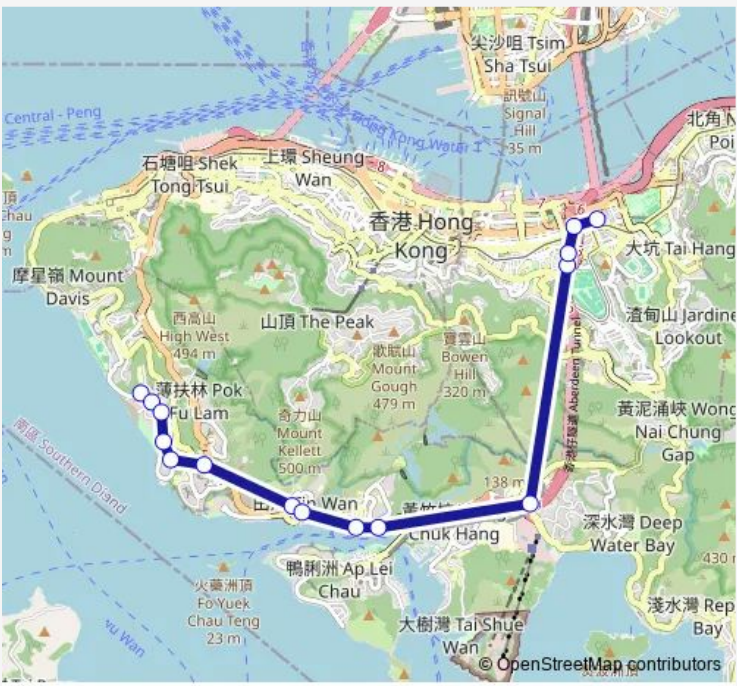

Shek PAI WAN Road, Outside MAN King Building
 SHEK PAI WAN ROAD, TIN WAN STREET
 OUTSIDE ABERDEEN BUS TERMINUS, ABERDEEN PRAYA ROAD|ABERDEEN PRAYA ROAD, OUTSIDE ABERDEEN BUS TERMINUS|ABERDEEN PRAYA ROAD

Route info
 Direction: CYBERPORT BUS TERMINUS|CYBERPORT PUBLIC TRANSPORT INTERCHANGE
 Stops: 15
 Trip Duration: 0 hour 17 min

69X — Cyberport - Causeway BAY (Lockhart Road) **BusMaps**

Lockhart Road, East OF Marsh Road

Sunday 23:30-23:47

Route info

Direction: LOCKHART ROAD, NEAR CANNON STREET

Stops: 10

Trip Duration: 0 hour 19 min

Direction

LOCKHART ROAD, NEAR CANNON STREET —
CYBERPORT BUS TERMINUS|CYBERPORT PUBLIC
TRANSPORT INTERCHANGE

Sunday 06:40-23:42

Route info

Direction: LOCKHART ROAD, NEAR CANNON STREET

Stops: 8

Trip Duration: 0 hour 17 min

Direction

CYBERPORT BUS TERMINUS|CYBERPORT PUBLIC TRANSPORT INTERCHANGE — LOCKHART ROAD, NEAR CANNON STREET