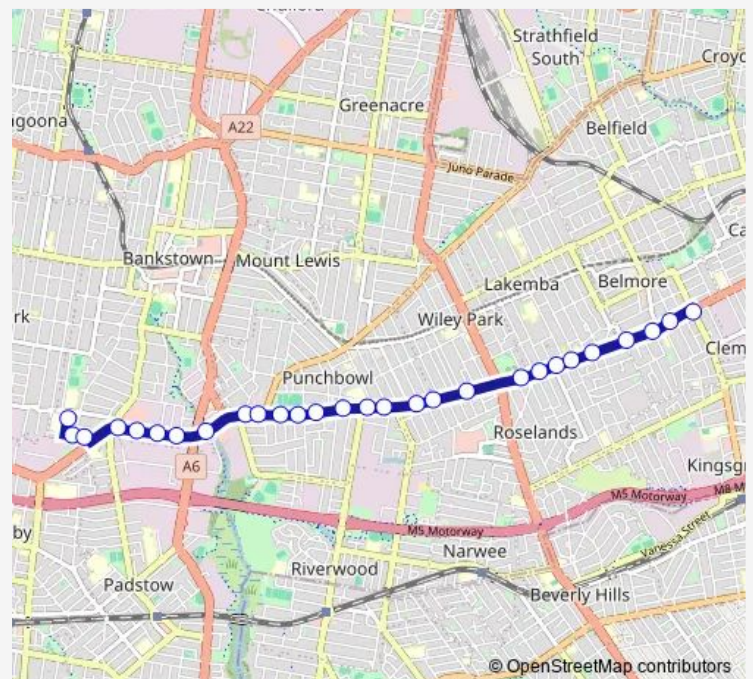

Canterbury Rd Opp Gow St

Canterbury Rd At James St

Canterbury Rd At Punchbowl Rd

Punchbowl Park, Canterbury Rd

Canterbury Rd Before Rose St

Canterbury Rd Opp Wyatt Court

Canterbury Rd After Victoria Rd

Punchbowl Public School, Canterbury Rd

Canterbury Rd At Duncan St

Canterbury Rd At Dudley St

Canterbury Rd Opp Mount Av

Canterbury Rd Opp Ewen St

Canterbury Rd At Clio St

Route schedule

Artegall St Opp Bankstown-Lidcombe Hospital — Kingsgrove Rd At Forbes Av

Monday	—
Tuesday	—
Wednesday	—
Thursday	14:35
Friday	—
Saturday	—
Sunday	—

Route info

Direction: Artegall St Opp Bankstown-Lidcombe Hospital

Stops: 28

Trip Duration: 0 hour 14 min

753s — Bankstown Hospital to Kingsgrove and Canterbury Rds, Belmore