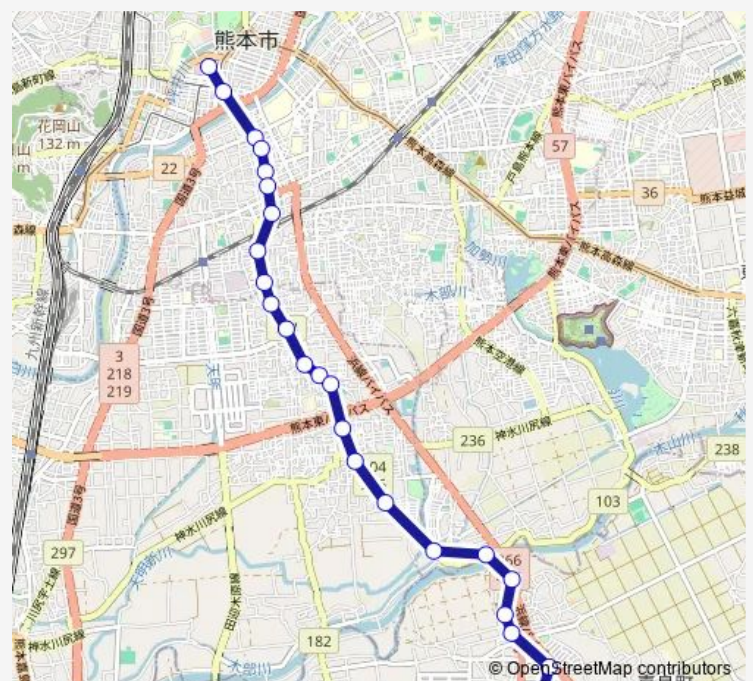

Friday

23:40

Saturday

23:40

Sunday

—

Route info

Direction:

Stops: 0

Trip Duration: — min

■ M2-1 : ◆深夜◆桜町バスターミナル→田迎→中車庫→イオン

Bus time schedules and route maps are available in an offline PDF at busmaps.com. Use the busmaps.com website to see live bus times, train schedule or subway schedule, and step-by-step directions for all public transit in Kumamoto