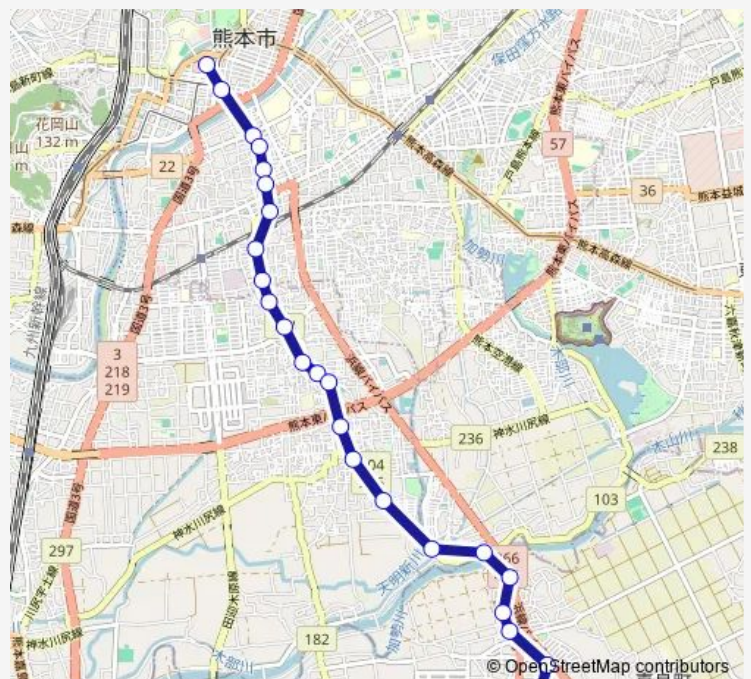

Friday

23:40

Saturday

23:40

Sunday

—

Route info

Direction:

Stops: 0

Trip Duration: — min

■ M2-1 : ◆深夜◆桜町バスターミナル→田迎→中車庫→イオン

Bus time schedules and route maps are available in an offline PDF at busmaps.com. Use the busmaps.com website to see live bus times, train schedule or subway schedule, and step-by-step directions for all public transit in Kumamoto