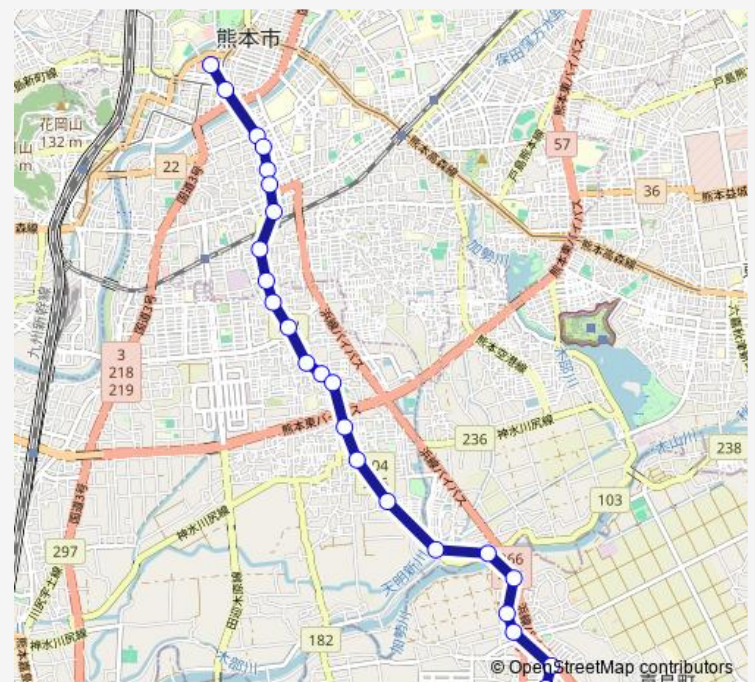

Friday

23:40

Saturday

23:40

Sunday

—

Route info

No Stops