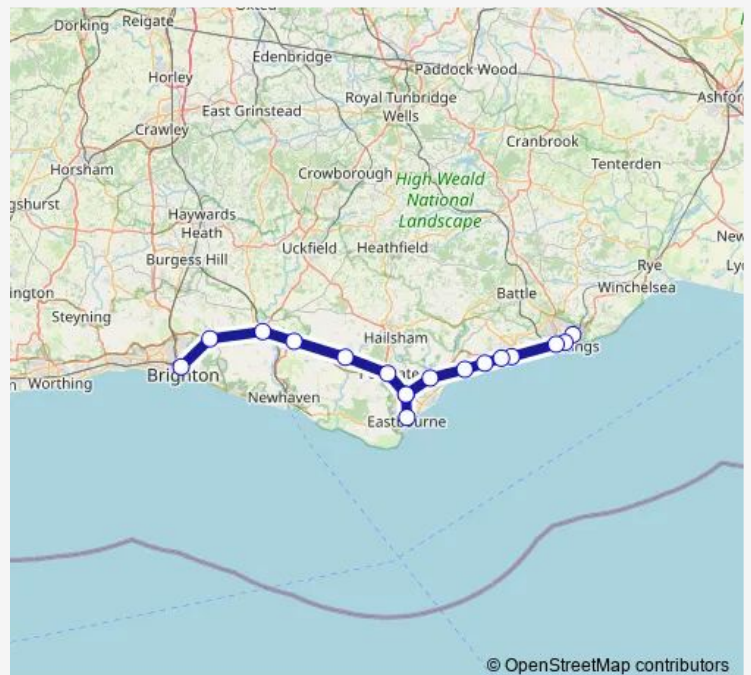

Route schedule

Ore — Brighton

Monday	09:35-22:29
Tuesday	09:35-22:29
Wednesday	09:35-22:29
Thursday	09:35-22:29
Friday	09:35-22:29
Saturday	06:35-22:27
Sunday	08:35

Route info

Direction: Ore

Stops: 17

Trip Duration: 1 hour 23 min

© OpenStreetMap contributors

■ Sn:Ore->Btn — SN train service from ORE to Btn

Direction

Ore — Brighton

13 stops

[Open route schedule](#)

Ore

Hastings

Thursday 06:35-08:36

Friday 06:35-08:36

Saturday —

Sunday —

Route info

Direction: Ore

Stops: 13

Trip Duration: 1 hour 16 min

Wednesday 23:26-23:27

Thursday 23:26-23:27

Friday 23:26-23:27

Saturday 23:26-23:27

Sunday 21:14-22:14

Route info

Direction: Ore

Stops: 16