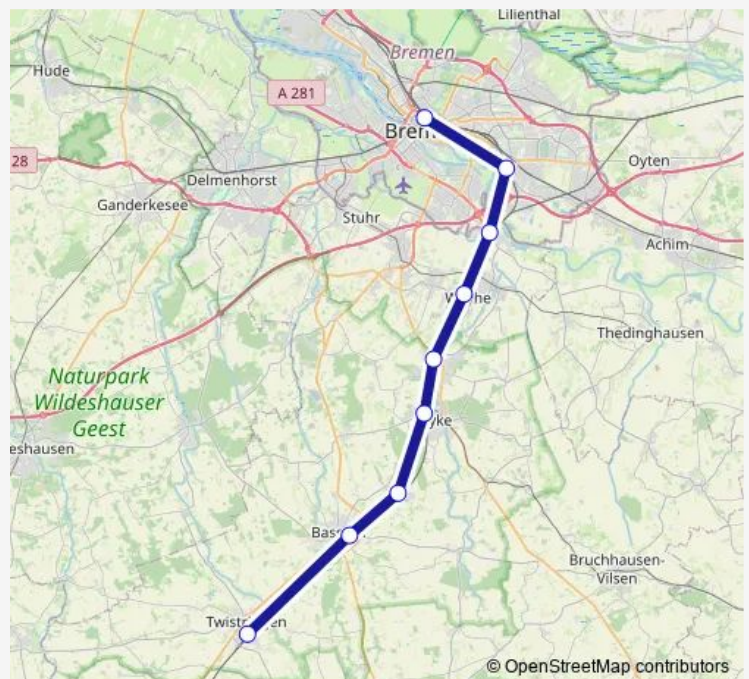

Schierbrok

Hoykenkamp

Delmenhorst

Heidkrug

Bremen Neustadt

Bremen Hbf/Hugo-Schauinsland-Platz, Bremen

### Route schedule

Oldenburg(Oldb)Hbf — Bremen Hbf/Hugo-Schauinsland-Platz, Bremen

Monday 23:05

Tuesday 23:34

Wednesday —

Thursday 21:34-00:32<sup>+1</sup>

Friday 21:05-00:32<sup>+1</sup>

Saturday 21:05-00:32<sup>+1</sup>

### Route info

Direction: Oldenburg(Oldb)Hbf

Stops: 10

Trip Duration: 1 hour 32 min

■ EV

## Direction

Verden(Aller) — Bremen Hbf/Hugo-Schauinsland-Platz,  
Bremen

8 stops

[Open route schedule](#)

Verden(Aller)

Langwedel

Etelsen

Baden(Verden)