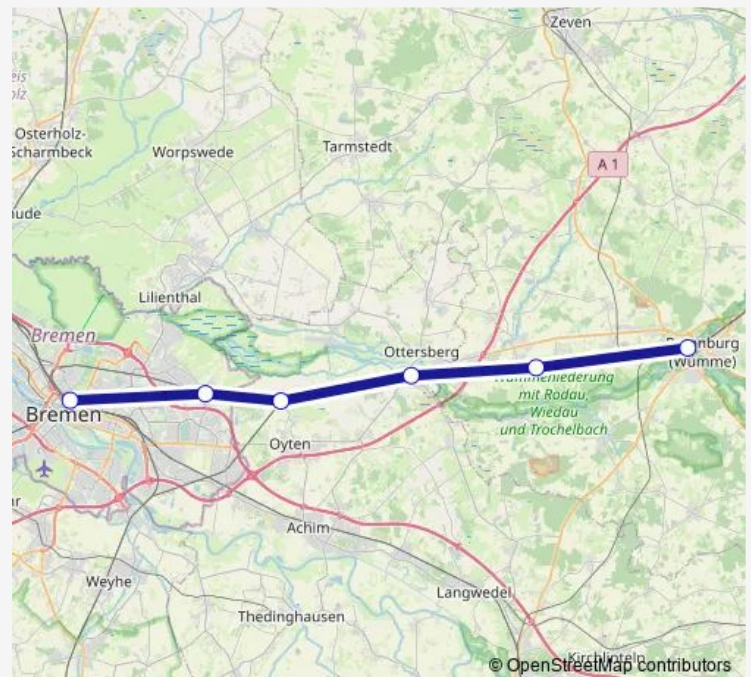

### Direction

Rotenburg(Wümme) — Bremen Hbf

6 stops

[Open route schedule](#)

Rotenburg(Wümme)

Sottrum(Kr Rotenburg)

Ottersberg(b Bremen)

Sagehorn

Bremen-Oberneuland

Bremen Hbf

### Route schedule

Rotenburg(Wümme) — Bremen Hbf

Monday 04:00

Tuesday 04:00

Wednesday 04:00

Thursday 04:00

Friday 04:00

Saturday —

### Route info

Direction: Rotenburg(Wümme)

Stops: 6

Trip Duration: 1 hour 27 min

Ev Bus time schedules and route maps are available in an offline PDF at [busmaps.com](https://busmaps.com). Use the [busmaps.com](https://busmaps.com) website to see live bus times, train schedule or subway schedule, and step-by-step directions for all public transit in Bremen