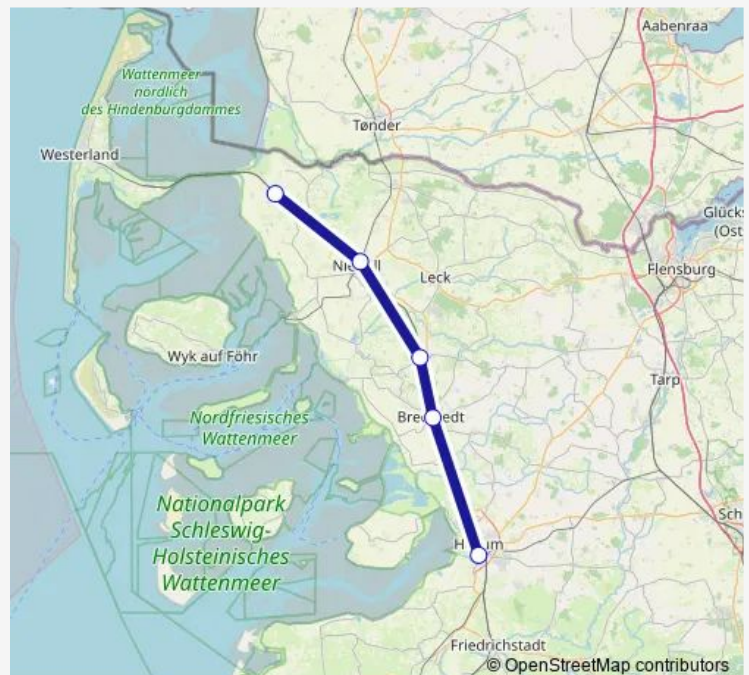

### Route schedule

Husum — Klanxbüll

Monday	21:40-23:52
Tuesday	21:56-24:00
Wednesday	21:40-23:46
Thursday	21:40-24:00
Friday	21:40-23:46
Saturday	21:40-23:46
Sunday	21:40-23:46

### Route info

Direction: Husum

Stops: 5

Trip Duration: 1 hour 18 min