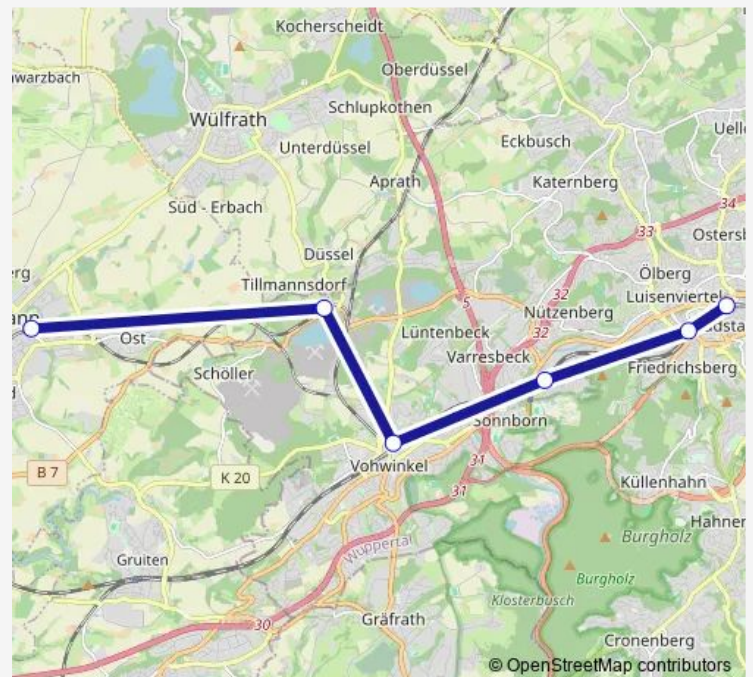

Direction

Düsseldorf Hbf — Remscheid-Lennep Bf

4 stops

[Open route schedule](#)

Düsseldorf Hbf

RS-Güldenwerth Bf

Remscheid Hbf

Remscheid-Lennep Bf

Route schedule

Düsseldorf Hbf — Remscheid-Lennep Bf

Monday 05:45-22:45

Tuesday 05:45-22:45

Wednesday 05:45-22:45

Thursday 05:45-22:45

Friday 05:45-22:45

Saturday 06:45-22:45

Sunday 07:45-22:45

Route info

Direction: Düsseldorf Hbf

Stops: 4

Trip Duration: 1 hour 5 min

Direction

ME-Stadtwald S — D-Gerresheim S

5 stops

Route info

Direction: Wuppertal Hbf

Stops: 6

Trip Duration: 0 hour 34 min

Direction

Remscheid-Lennep Bf — Düsseldorf Hbf

4 stops

[Open route schedule](#)