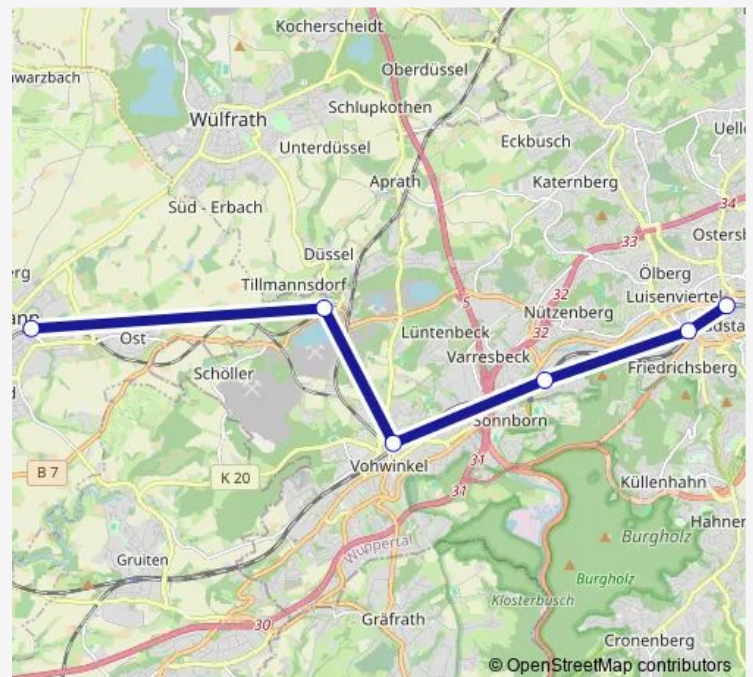

D-Gerresheim S

D-Flingern S

Düsseldorf Hbf

Route schedule

ME-Stadtwald S — Düsseldorf Hbf

Monday	06:50-00:10 ⁺¹
Tuesday	04:23-17:30
Wednesday	06:50-00:10 ⁺¹
Thursday	04:23-17:30
Friday	06:50-17:30
Saturday	—
Sunday	—

Route info

Direction: ME-Stadtwald S

Stops: 7

Trip Duration: 0 hour 34 min

Direction

Düsseldorf Hbf — Remscheid-Lennep Bf

4 stops

[Open route schedule](#)

Düsseldorf Hbf

RS-Güldenwerth Bf

Remscheid Hbf

Remscheid-Lennep Bf

Route schedule

Düsseldorf Hbf — Remscheid-Lennep Bf

Monday 05:45-22:45

Tuesday 05:45-22:45

Route info

Direction: Wuppertal Hbf

Stops: 6

Trip Duration: 0 hour 34 min

Direction

Remscheid-Lennep Bf — Düsseldorf Hbf

4 stops

[Open route schedule](#)