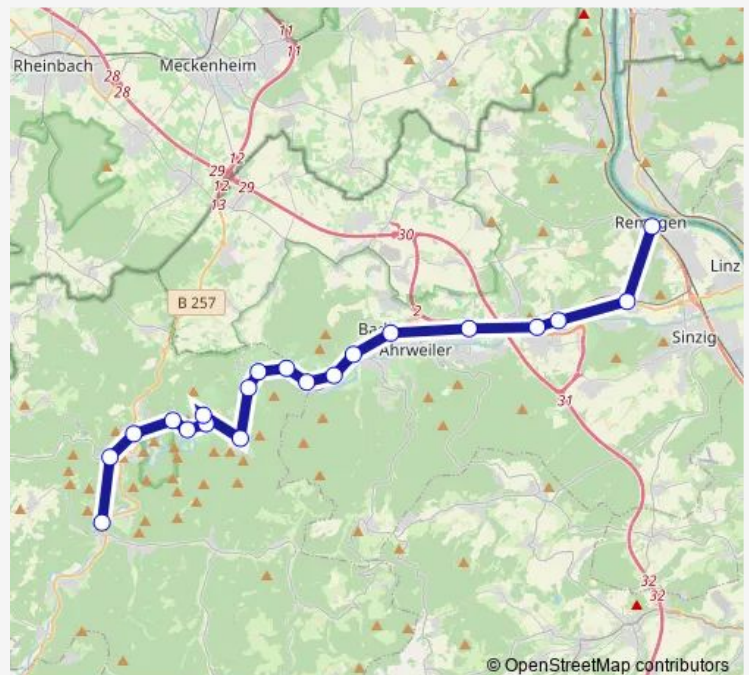

### Direction

Ahrbrück Bf — Bad Neuenahr-Ahrweiler Bad Neuenahr Bf

7 stops

[Open route schedule](#)

Ahrbrück Bf

Altenahr Kreuzberg Bahnhofstraße

Altenahr Oberer Roßberg

Altenahr Rathaus

Bad Neuenahr-Ahrweiler Ahrweiler Bf

Bad Neuenahr-Ahrweiler Ahrweiler Ahrtor

Bad Neuenahr-Ahrweiler Bad Neuenahr Bf

### Route schedule

Ahrbrück Bf — Bad Neuenahr-Ahrweiler Bad Neuenahr Bf

Monday 06:58

Tuesday 06:58

Wednesday 06:58

Thursday 06:58

Friday 06:58

Saturday —

### Route info

Direction: Ahrbrück Bf

Stops: 7

Trip Duration: 0 hour 52 min