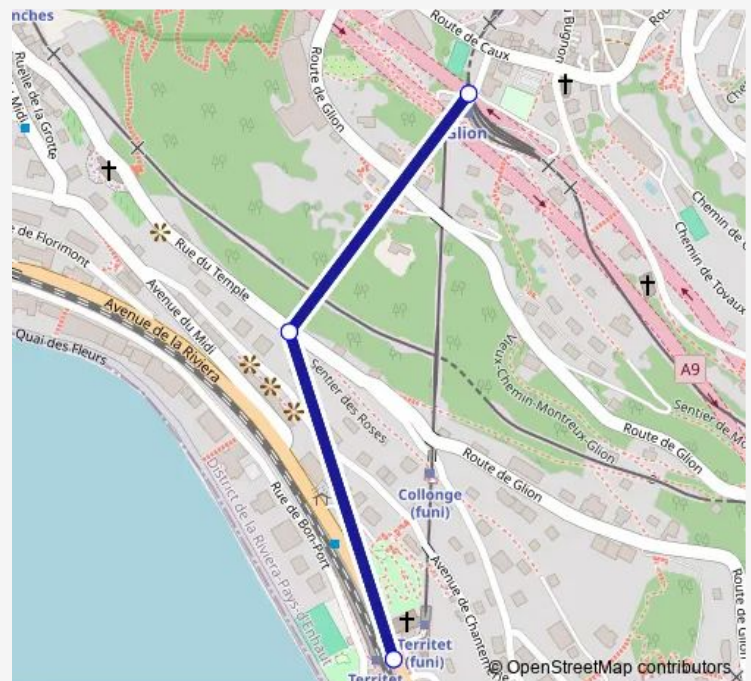

Les Echets, gare

Haut-de-Caux, gare

### Route info

Direction: Glion, funi

Stops: 6

Trip Duration: 0 hour 16 min

## Direction

Glion, funi — Territet, gare

3 stops

[Open route schedule](#)

Glion, funi

Collonge (funi), rue du Temple

Territet, gare

## Route info

Direction: Territet, gare

Stops: 3

Trip Duration: 0 hour 10 min