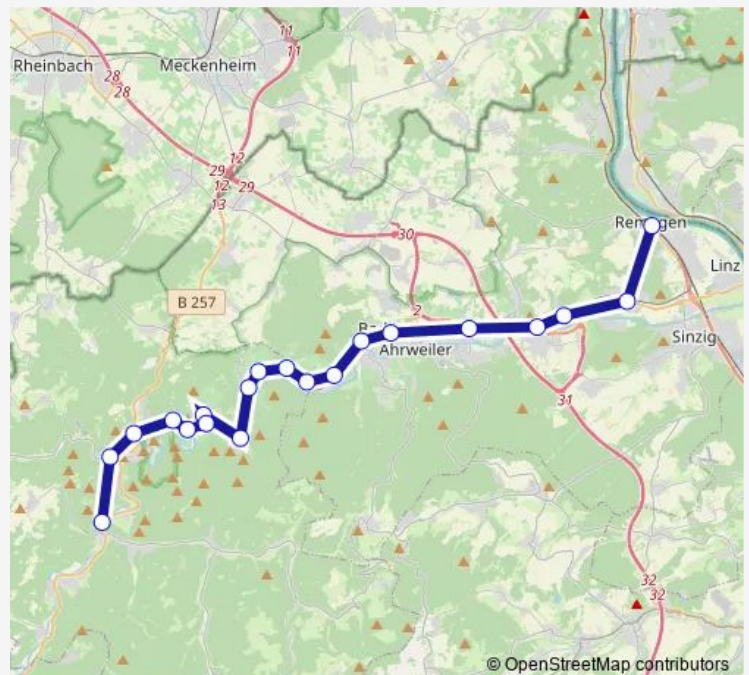

### Direction

Altenahr Oberer Roßberg — Bad Neuenahr-Ahrweiler  
Ahrweiler Ahrtor

15 stops

[Open route schedule](#)

Altenahr Oberer Roßberg

Altenahr Rathaus

Altenahr Reimerzhoven

Mayschoß Laach

Bad Neuenahr-Ahrweiler Ahrweiler Obertor

Bad Neuenahr-Ahrweiler Ahrweiler Bf

Bad Neuenahr-Ahrweiler Ahrweiler Ahrtor

### Route schedule

Altenahr Oberer Roßberg — Bad Neuenahr-Ahrweiler  
Ahrweiler Ahrtor

Monday	06:53
Tuesday	06:53
Wednesday	06:53
Thursday	06:53
Friday	06:53
Saturday	—
Sunday	—

### Route info

Direction: Altenahr Oberer Roßberg

Stops: 15

Trip Duration: 0 hour 41 min