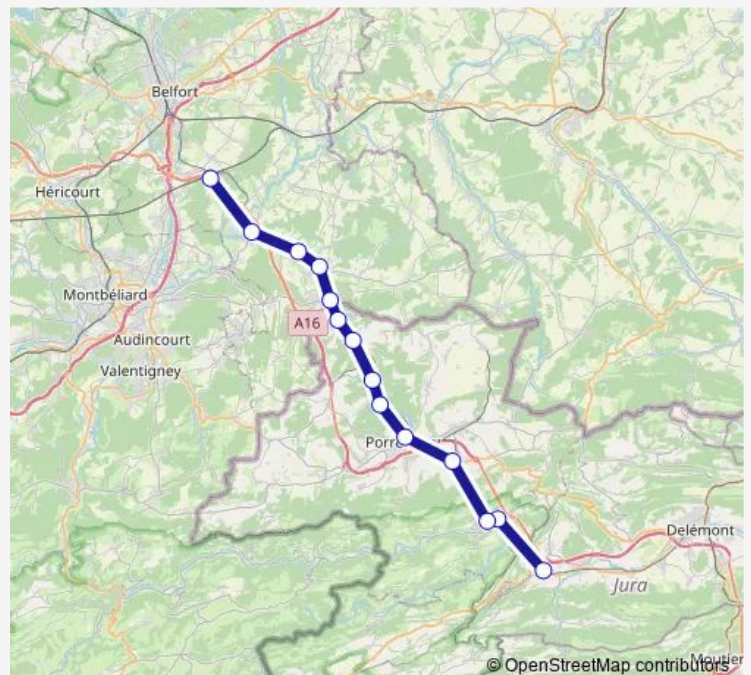

Morvillars, gare

Meroux, gare Tgv

### Route schedule

Glovelier, gare — Meroux, gare Tgv

Monday	04:33-00:39 <sup>+1</sup>
Tuesday	04:33-00:39 <sup>+1</sup>
Wednesday	04:33-00:39 <sup>+1</sup>
Thursday	04:33-00:39 <sup>+1</sup>
Friday	04:33-00:39 <sup>+1</sup>
Saturday	04:33-00:39 <sup>+1</sup>
Sunday	04:33-00:39 <sup>+1</sup>

### Route info

Direction: Glovelier, gare

Stops: 14

Trip Duration: 1 hour 14 min

■ EV

BusMaps

## Direction

Meroux, gare Tgv — Glovelier, gare

14 stops

[Open route schedule](#)

Meroux, gare Tgv

Morvillars, gare

Grandvillars, Buchers

Joncherey, Grande Rue