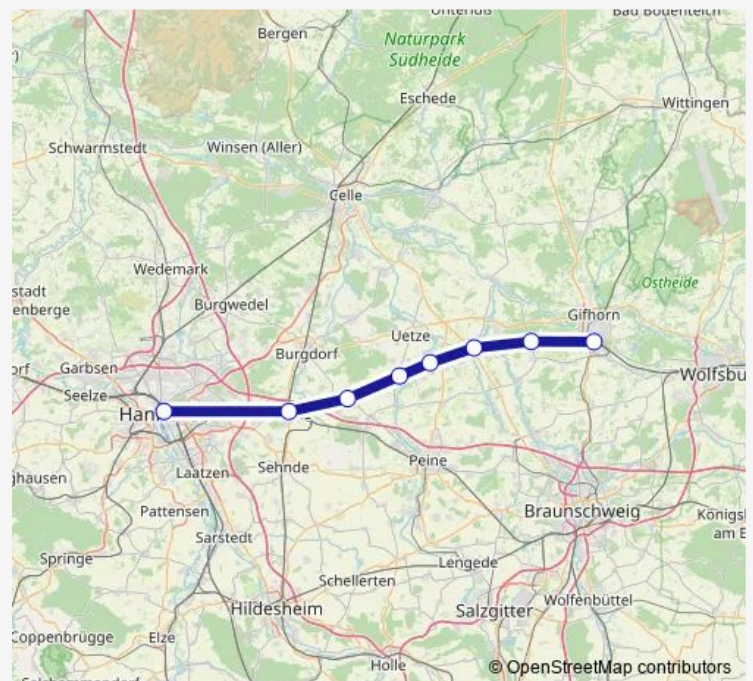

Meinersen

Dedenhausen

Dollbergen

Immensen-Arpke

Lehrte

Hannover Hbf

Route schedule

Gifhorn — Hannover Hbf

Monday 03:45-06:55

Tuesday 03:45-06:55

Wednesday 03:45-23:59

Thursday 00:59-23:59

Friday 00:59-06:55

Saturday 00:59

Sunday 00:59

Route info

Direction: Gifhorn

Stops: 8

Trip Duration: 2 hour 8 min

■ Ev

BusMaps

Direction

Hannover Hbf — Dedenhausen

5 stops