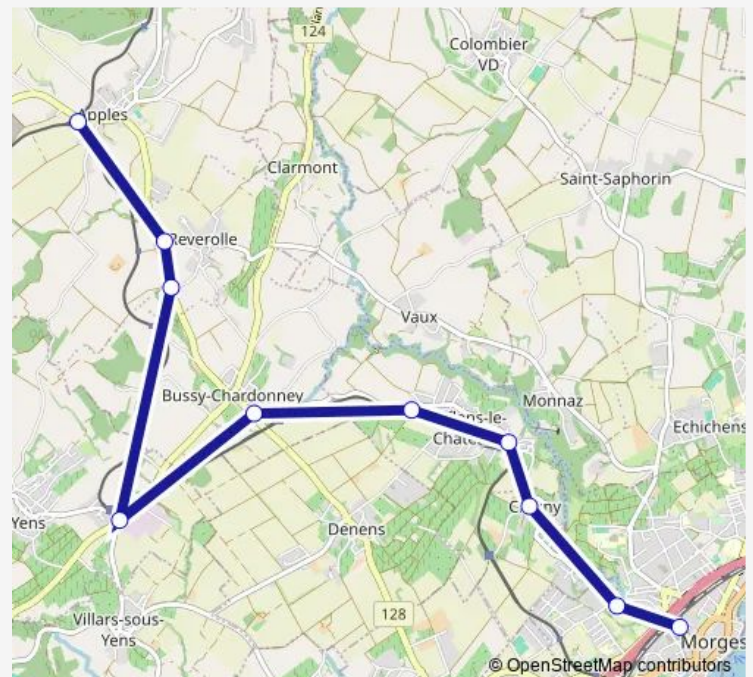

### Route schedule

Morges, gare — Apples, gare

Monday 05:52-23:52

Tuesday 05:52-23:52

Wednesday 05:52-23:52

Thursday 05:52-23:52

Friday 06:52-00:52<sup>+1</sup>

Saturday 06:52-22:52

### Route info

Direction: Morges, gare

Stops: 10

Trip Duration: 0 hour 21 min

## Direction

Apples, gare — Morges, gare

10 stops

[Open route schedule](#)

Apples, gare

Reverolle, Le Moulin

Reverolle, Les Combettes

Yens, route de l'Etraz

## Route info

Direction: Apples, gare

Stops: 10

Trip Duration: 0 hour 21 min