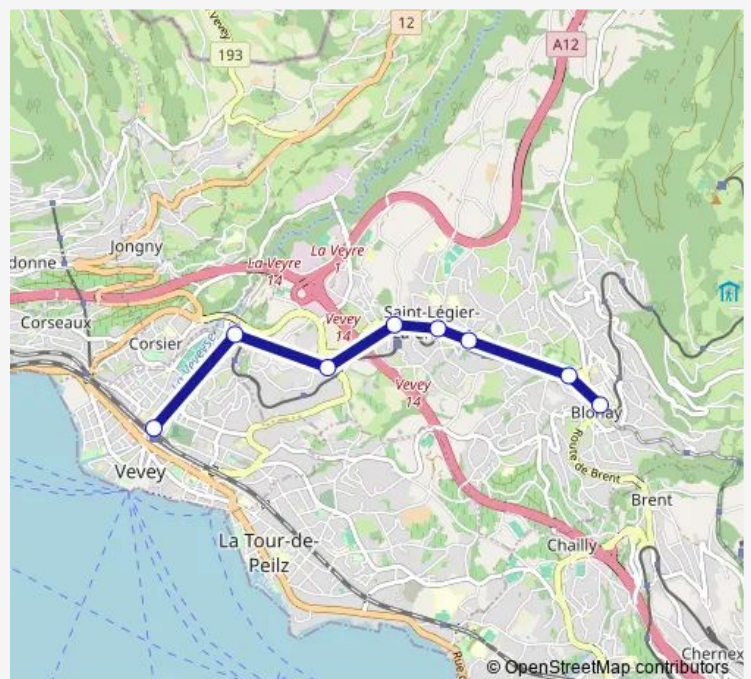

### Direction

Vevey, P+R/gare — Blonay, gare

8 stops

[Open route schedule](#)

Vevey, P+R/gare

Vevey, Pra

Château-d'Hauteville, gare

St-Légier, route de la Gare

### Route schedule

Vevey, P+R/gare — Blonay, gare

Monday	05:41-23:55
Tuesday	05:41-23:55
Wednesday	05:41-23:55
Thursday	05:41-23:55
Friday	05:41-00:42 <sup>+1</sup>
Saturday	05:56-00:42 <sup>+1</sup>
Sunday	05:56-23:55

### Route info

Direction: Vevey, P+R/gare

Stops: 8

Trip Duration: 0 hour 16 min

## Direction

Blonay, gare — Vevey, P+R/gare

8 stops

[Open route schedule](#)

Blonay, gare

Château-de-Blonay, gare

St-Légier, collège La Chiésaz

St-Légier, village