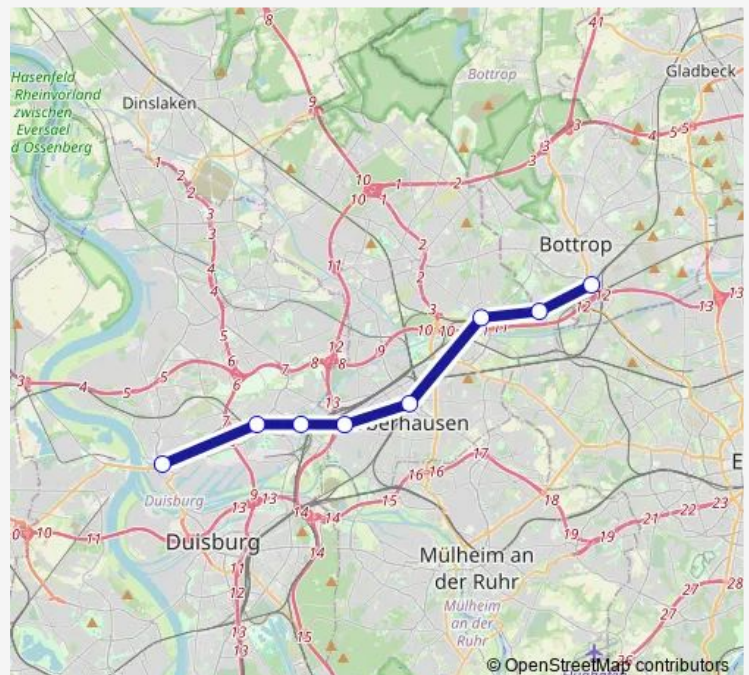

Direction

Essen Hbf — Dorsten Bf

7 stops

[Open route schedule](#)

Essen Hbf

Essen Borbeck Bf

Bottrop Hbf

GLA West Bf

Gladbeck-Zweckel Bf

BOT Feldhausen Bf

Dorsten Bf

Route schedule

Essen Hbf — Dorsten Bf

Monday —

Tuesday —

Wednesday —

Thursday —

Friday —

Saturday —

Sunday 23:41

Route info

Direction: Essen Hbf

Stops: 7

Trip Duration: 1 hour 27 min

Direction

Bottrop Hbf — Duisburg Ruhrort Bf

8 stops

[Open route schedule](#)

Bottrop Hbf

BOT-Vonderort Bf

Oberhausen Osterfeld Süd Bf.

Oberhausen Hbf