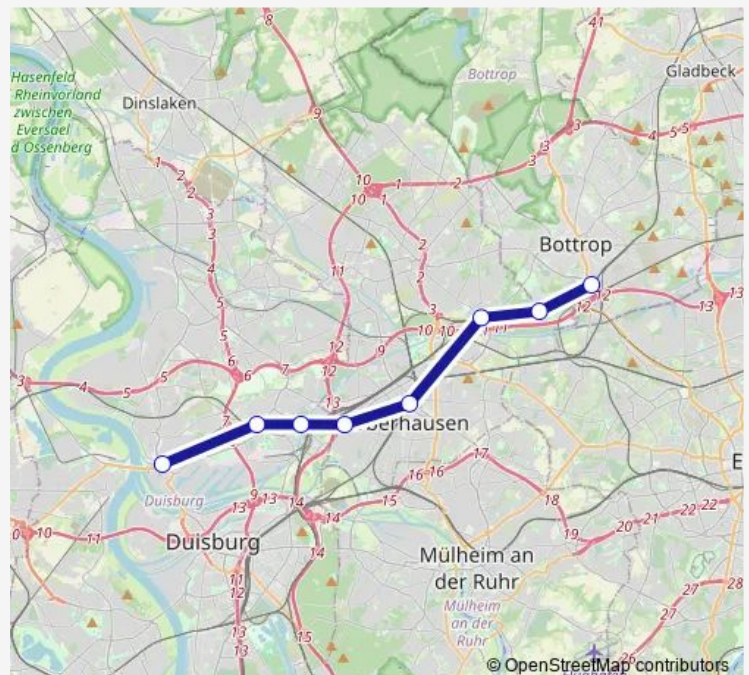

Direction

Bottrop Hbf — Duisburg Hbf

5 stops

[Open route schedule](#)

Bottrop Hbf

BOT-Vonderort Bf

Oberhausen Osterfeld Süd Bf.

Oberhausen Hbf

Duisburg Hbf

Route schedule

Bottrop Hbf — Duisburg Hbf

Monday	22:28-23:28
Tuesday	22:28-23:28
Wednesday	22:28-23:28
Thursday	21:40-23:40
Friday	05:02-23:28
Saturday	05:02-23:28
Sunday	06:02-23:28

Route info

Direction: Bottrop Hbf

Stops: 5

Trip Duration: 0 hour 50 min

■ EV

Direction

Krefeld Hbf — Düsseldorf Hbf

4 stops

[Open route schedule](#)

Direction

Bottrop Hbf — Duisburg Ruhrort Bf

8 stops

[Open route schedule](#)

Bottrop Hbf

BOT-Vonderort Bf

Oberhausen Osterfeld Süd Bf.

Oberhausen Hbf