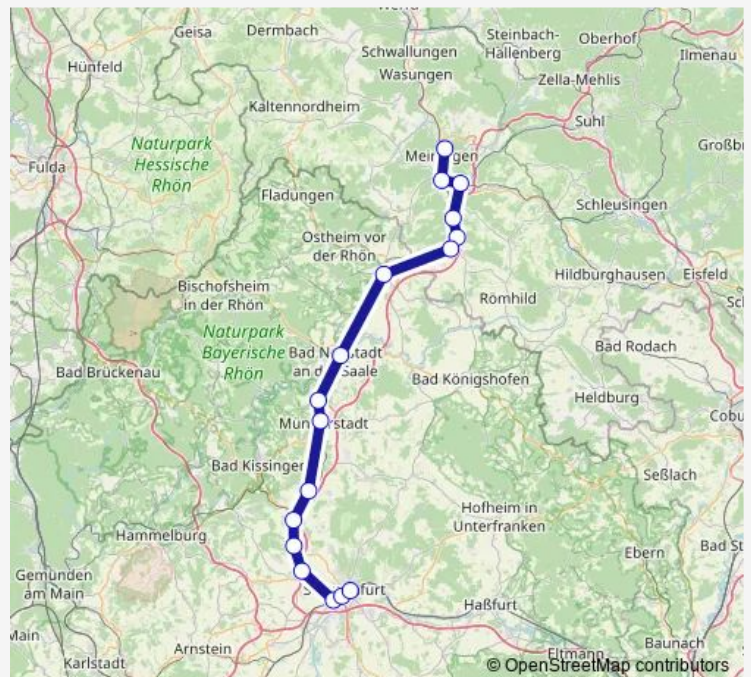

Direction

Zeitz — Gera-Zwötzen

8 stops

[Open route schedule](#)

Zeitz

Wetterzeube

Crossen Ort

Bad Köstritz

Gera-Langenberg

Gera Hbf

Gera Süd

Gera-Zwötzen

Route schedule

Zeitz — Gera-Zwötzen

Monday	—
Tuesday	00:11
Wednesday	00:11
Thursday	00:11
Friday	00:11
Saturday	—
Sunday	—

Route info

Direction: Zeitz

Stops: 8

Trip Duration: 1 hour 5 min

Direction

Pegau — Leipzig Hbf

5 stops

[Open route schedule](#)

Pegau

Direction: Pegau

Stops: 5

Trip Duration: 0 hour 47 min

Direction

Saalfeld (Saale) — Triptis

9 stops

[Open route schedule](#)

Saalfeld (Saale)