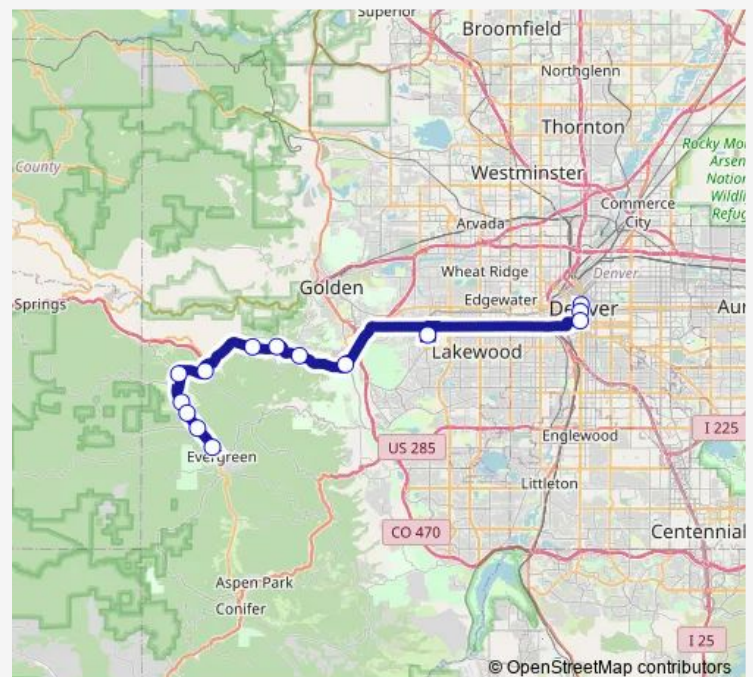

### Route schedule

Civic Center Station Gate 2 — Evergreen PnR {1302}

Monday 16:02-18:02

Tuesday 16:02-18:02

Wednesday 16:02-18:02

Thursday 16:02-18:02

Friday 16:02-18:02

Saturday —

### Route info

Direction: Civic Center Station Gate 2

Stops: 14

Trip Duration: 1 hour 7 min

■ Ev — Evergreen / Denver

**Direction**

Evergreen PnR {1302} — Civic Center Station (16th Drop-Off)

14 stops

## Route schedule

Evergreen PnR {1302} — Civic Center Station (16th Drop-Off)

Monday 05:40-07:40

Tuesday 05:40-07:40

Wednesday 05:40-07:40

Thursday 05:40-07:40

Friday 05:40-07:40

Saturday —

## Route info

Direction: Evergreen PnR {1302}

Stops: 14

Trip Duration: 1 hour 9 min

Ev Bus time schedules and route maps are available in an offline PDF at [busmaps.com](http://busmaps.com). Use the [busmaps.com](http://busmaps.com) website to see live bus times, train schedule or subway schedule, and step-by-step directions for all public transit in Golden