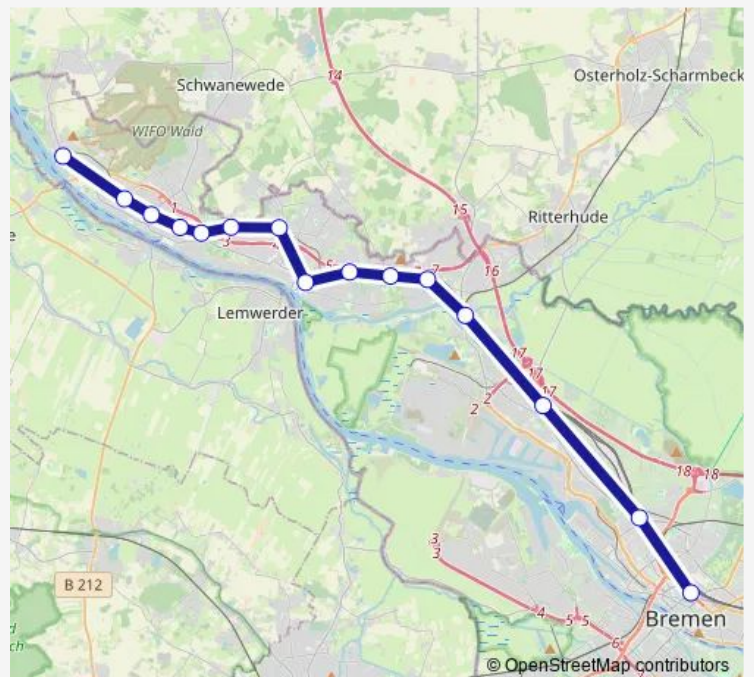

Direction

Bremerhaven-Lehe — Bremerhaven Hbf

2 stops

[Open route schedule](#)

Bremerhaven-Lehe

Bremerhaven Hbf

Route schedule

Bremerhaven-Lehe — Bremerhaven Hbf

Monday	—
Tuesday	—
Wednesday	—
Thursday	00:44-03:54
Friday	00:44-23:44
Saturday	00:44-03:54
Sunday	—

Route info

Direction: Bremerhaven-Lehe

Stops: 2

Trip Duration: 0 hour 12 min

EV

Direction

undefined — undefined

0 stops

[Open route schedule](#)

Route schedule

undefined — undefined

Monday	20:40-22:40
Tuesday	21:40-23:40
Wednesday	20:40-23:40
Thursday	20:40-23:40
Friday	23:40
Saturday	—
Sunday	—

Route info

Direction:

Stops: 0

Trip Duration: — min

Direction

Bremen Hbf/Hugo-Schauinsland-Platz, Bremen — Bremerhaven-Lehe

12 stops

[Open route schedule](#)

Bremen Hbf/Hugo-Schauinsland-Platz, Bremen

Bremen-Burg