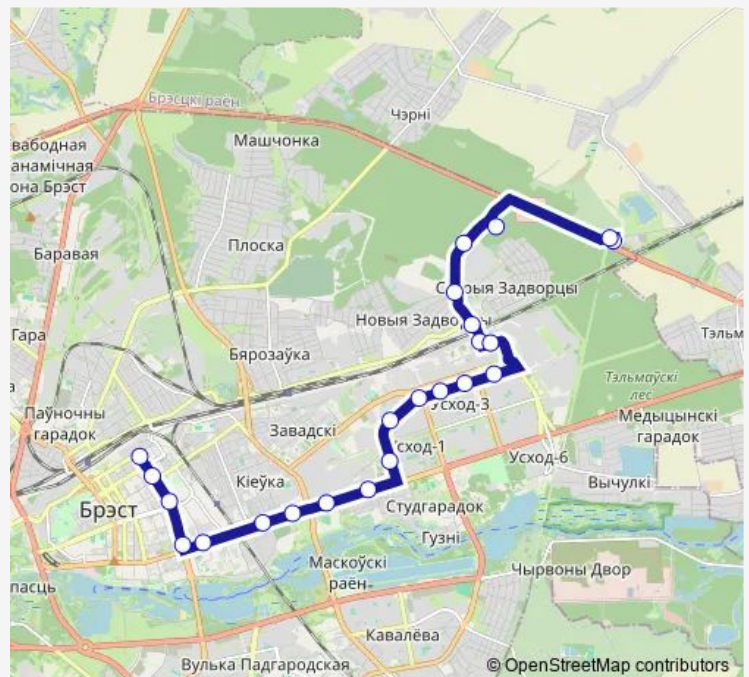

Friday 08:20-19:08

Saturday 08:20-19:08

Sunday 08:20-19:08

Route info

Direction: Завод Газоапарат

Stops: 20

Trip Duration: 0 hour 50 min

27a