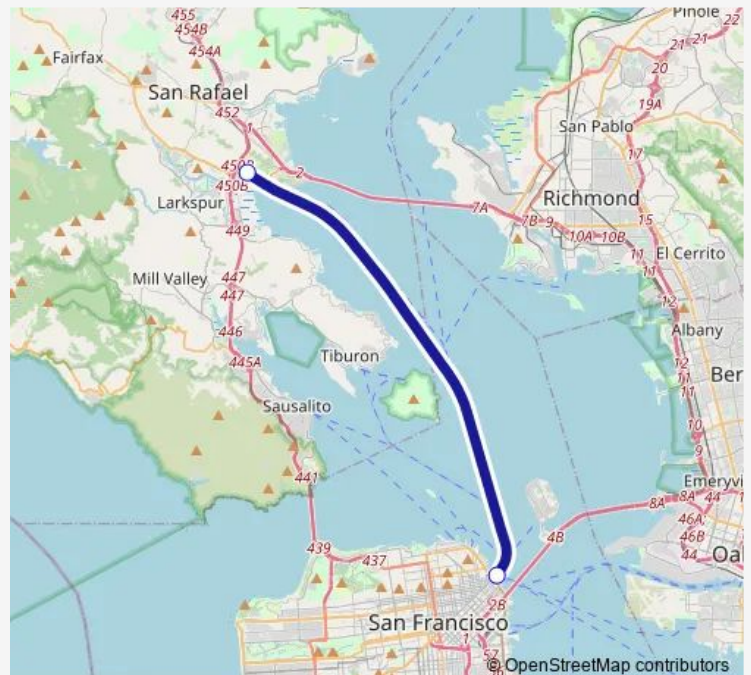

## Ferry LSSF Larkspur - San Francisco Ferry

[Go to website](#)

### Direction

Larkspur Ferry Terminal — San Francisco Ferry Terminal

2 stops

[Open route schedule](#)

Larkspur Ferry Terminal

San Francisco Ferry Terminal

### Route schedule

Larkspur Ferry Terminal — San Francisco Ferry Terminal

Monday 05:45-19:20

Tuesday 05:45-19:20

Wednesday 05:45-19:20

Thursday 05:45-19:20

Friday 05:45-19:20

Saturday 09:00-18:05

### Route info

Direction: Larkspur Ferry Terminal

Stops: 2

Trip Duration: 1 hour 0 min

■ LSSF — Larkspur - San Francisco Ferry

**Direction**

San Francisco Ferry Terminal — Larkspur Ferry Terminal

2 stops