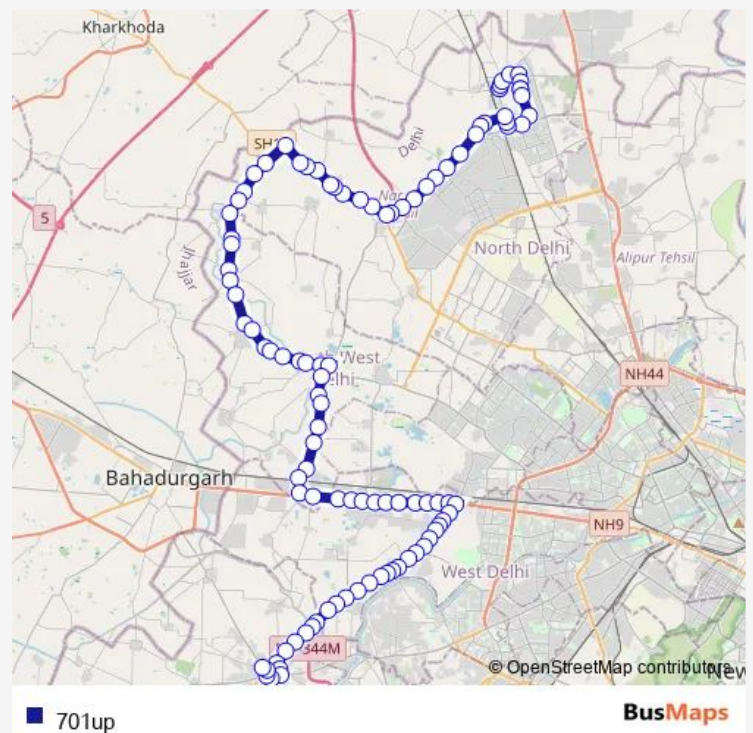

Thursday 09:35-19:20

Friday 09:35-19:20

Saturday 09:35-19:20

Sunday 09:35-19:20

Route info

Direction: Narela Terminal

Stops: 102

Trip Duration: 3 hour 49 min