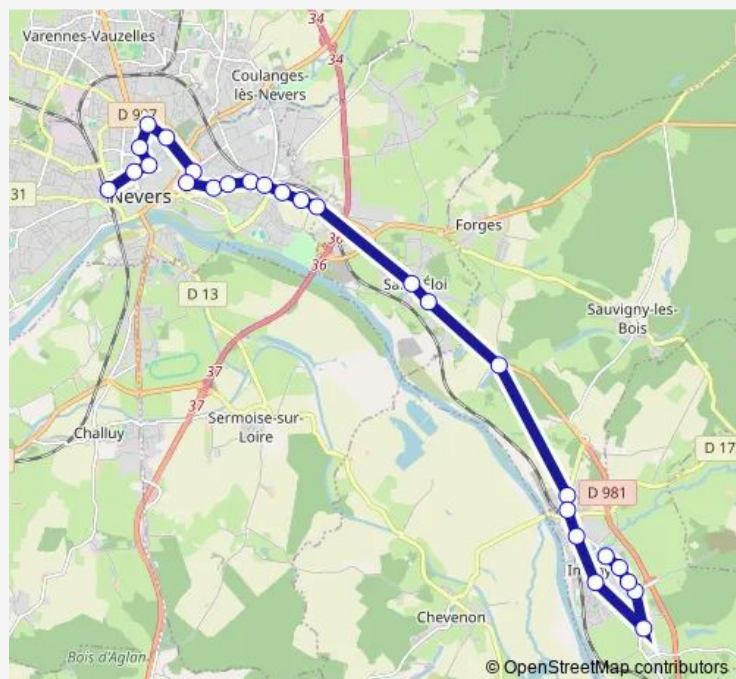

### Direction

Gares — Collège Louis Aragon

27 stops

[Open route schedule](#)

Gares

Place de Verdun

Résistance

Colbert

Gare SnCF

### Route schedule

Gares — Collège Louis Aragon

Monday 07:36-18:20

Tuesday 07:36-18:20

Wednesday 07:36-18:20

Thursday 07:36-18:20

Friday 07:36-18:20

Saturday 07:36-18:20

### Route info

Direction: Gares

Stops: 27

Trip Duration: 0 hour 38 min

■ LR 503 — Imphy - Nevers

Square Lamartine

Centre de vie

Grands Champs