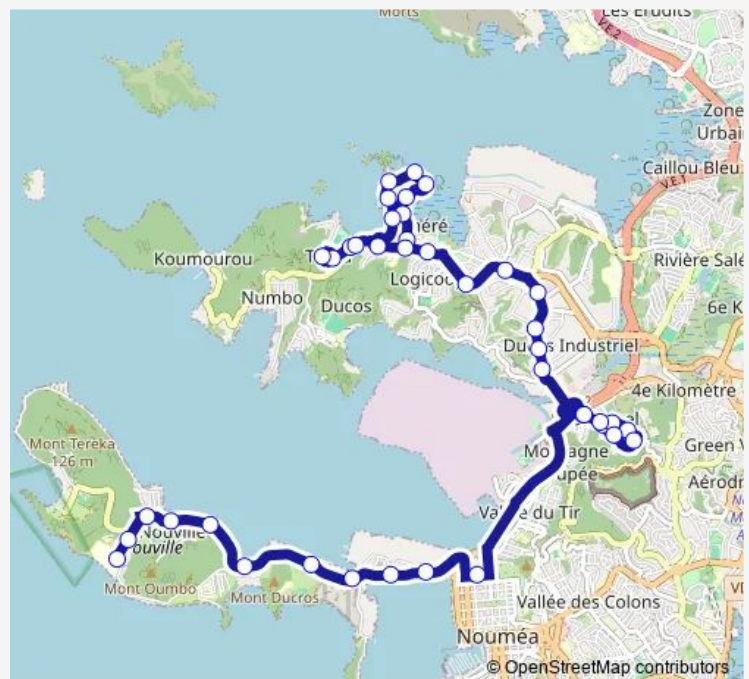

### Route schedule

Bousquet — Naisseline

Monday 05:05-19:20

Tuesday 05:05-19:20

Wednesday 05:05-19:20

Thursday 05:05-19:20

Friday 05:05-19:20

Saturday 05:20-18:40

### Route info

Direction: Bousquet

Stops: 40

Trip Duration: 0 hour 45 min

■ L6 — Tindu / Bousquet

Lavoisier

Galilee

Marconi

Baie DE Tindu

Bouttin

LA Pointe

Presqu Ile

Trois Baies

Square Kamere

Esplanade

Naisseline

Kowi Bouillant

Tivolier

Bousquet

L6 Bus time schedules and route maps are available in an offline PDF at [busmaps.com](https://busmaps.com). Use the [busmaps.com](https://busmaps.com) website to see live bus times, train schedule or subway schedule, and step-by-step directions for all public transit in Noumea