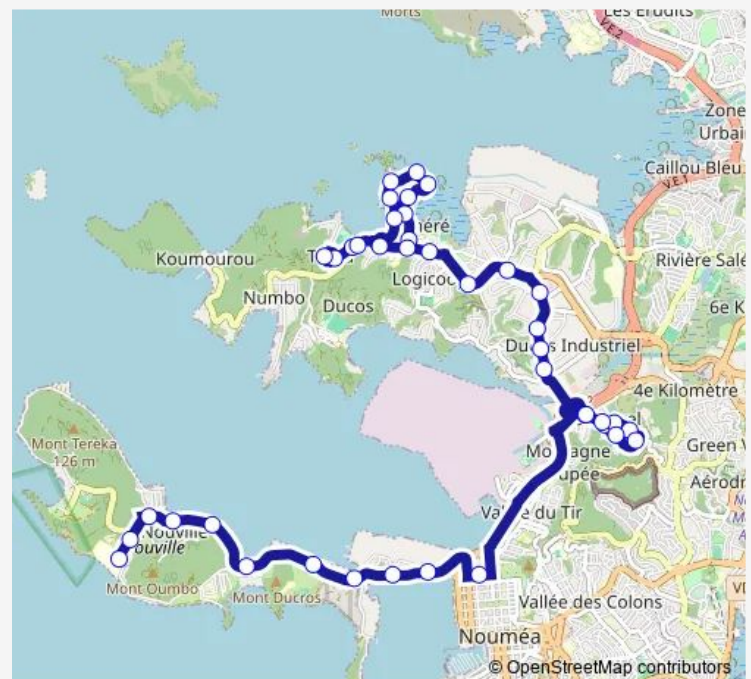

Saturday 05:20-18:40

Sunday 06:00-19:00

Route info

Direction: Bousquet

Stops: 40

Trip Duration: 0 hour 49 min

■ L6 — Tindu / Bousquet

Lavoisier

Tindu Centre

Copernic

Baie DE Tindu

Bouttin

LA Pointe

Presqu Ile

Trois Baies

Square Kamere

Route info

Direction: Naisseline

Stops: 40

Trip Duration: 0 hour 45 min

Berthelin

Lenquette

Regie

Eglise Montravel

Kowi Bouillant

Tivolier

Bousquet

L6 Bus time schedules and route maps are available in an offline PDF at busmaps.com. Use the busmaps.com website to see live bus times, train schedule or subway schedule, and step-by-step directions for all public transit in Noumea