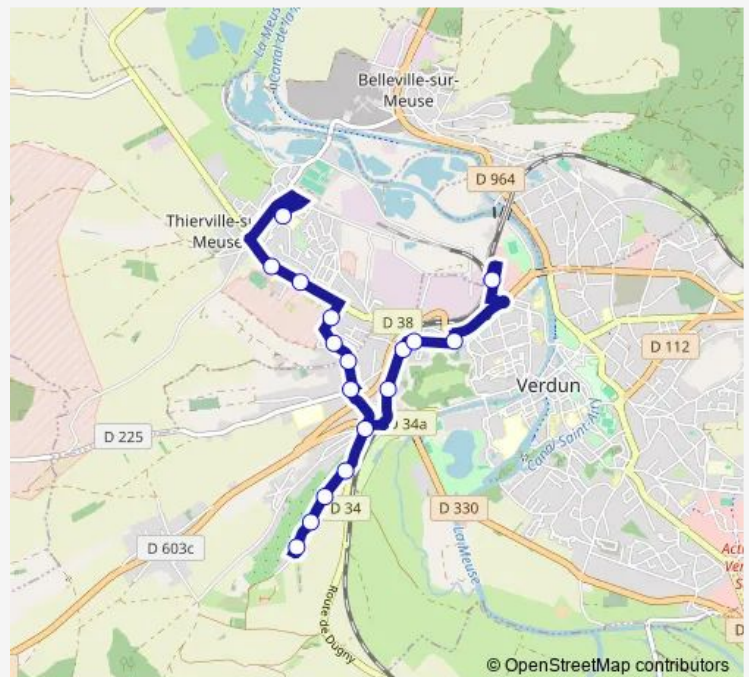

Route schedule

Saint-Exupéry — Gare Multimodale

Monday	12:35-17:05
Tuesday	12:35-17:05
Wednesday	12:35
Thursday	12:35-17:05
Friday	12:35-16:05
Saturday	—
Sunday	—

Route info

Direction: Saint-Exupéry

Stops: 17

Trip Duration: 0 hour 20 min

Direction

Saint-Barthélémy — Gare Multimodale

13 stops

[Open route schedule](#)

Saint-Barthélémy

Sous Saint-Barthélémy

Fusillés

Saint-Barthélémy — Saint-Exupéry

18 stops

[Open route schedule](#)

Saint-Barthélémy

Sous Saint-Barthélémy

Fusillés

Route de Dugny

Boichut

Tuesday 07:53-13:37

Wednesday 07:53

Thursday 07:53-13:37

Friday 07:53-13:37

Saturday —

Sunday —

Route info

Direction: Saint-Barthélémy