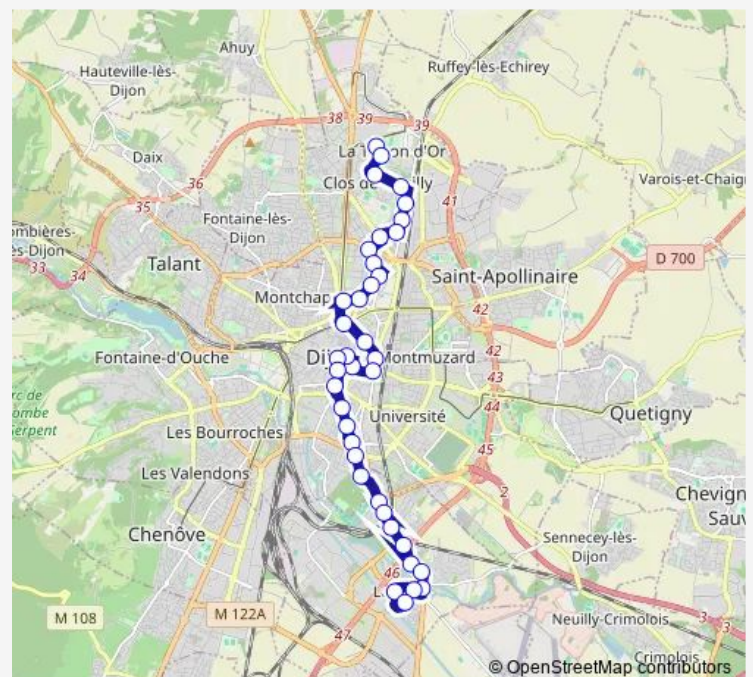

Alsace

Reims

Marne

Vaillant

République

Lycée Carnot

30 Octobre

Lycée H. Fontaine

Cité Dampierre

St-Michel

Théâtre

Route schedule

Toison d'Or — Longvic

Monday	05:17-00:03 ⁺¹
Tuesday	05:17-00:03 ⁺¹
Wednesday	05:17-00:03 ⁺¹
Thursday	05:17-00:03 ⁺¹
Friday	05:17-00:03 ⁺¹
Saturday	05:18-00:02 ⁺¹
Sunday	06:47-23:56

Route info

Direction: Toison d'Or

Stops: 38

Trip Duration: 0 hour 40 min

■ L6 — Longvic <> Toison d'Or

Bibliothèque

Wilson Sisley

Princes de Condé

Route info

Direction: Longvic

Stops: 37

Trip Duration: 0 hour 48 min

Reims

Alsace

Giraud

Theuriet