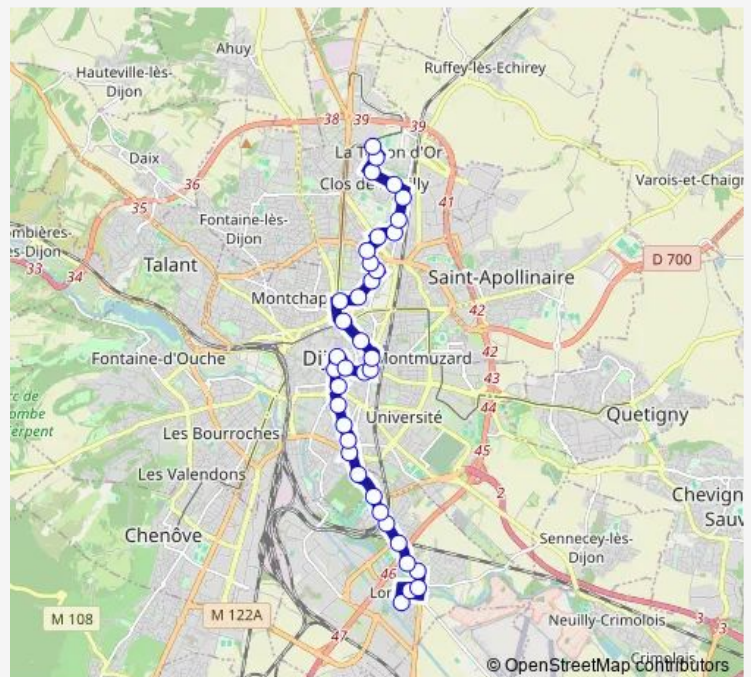

Alsace

Reims

Marne

Vaillant

République

Lycée Carnot

30 Octobre

Lycée H. Fontaine

Cité Dampierre

St-Michel

Théâtre

Route schedule

Toison d'Or — Longvic

Monday	05:17-00:03 ⁺¹
Tuesday	05:17-00:03 ⁺¹
Wednesday	05:17-00:03 ⁺¹
Thursday	05:17-00:03 ⁺¹
Friday	05:17-00:03 ⁺¹
Saturday	05:18-00:02 ⁺¹
Sunday	06:47-23:56

Route info

Direction: Toison d'Or

Stops: 38

Trip Duration: 0 hour 46 min

■ L6 — Longvic <> Toison d'Or

Bibliothèque

Wilson Sisley

Princes de Condé

Route info

Direction: Longvic

Stops: 37

Trip Duration: 0 hour 42 min

Reims

Alsace

Giraud

Theuriet