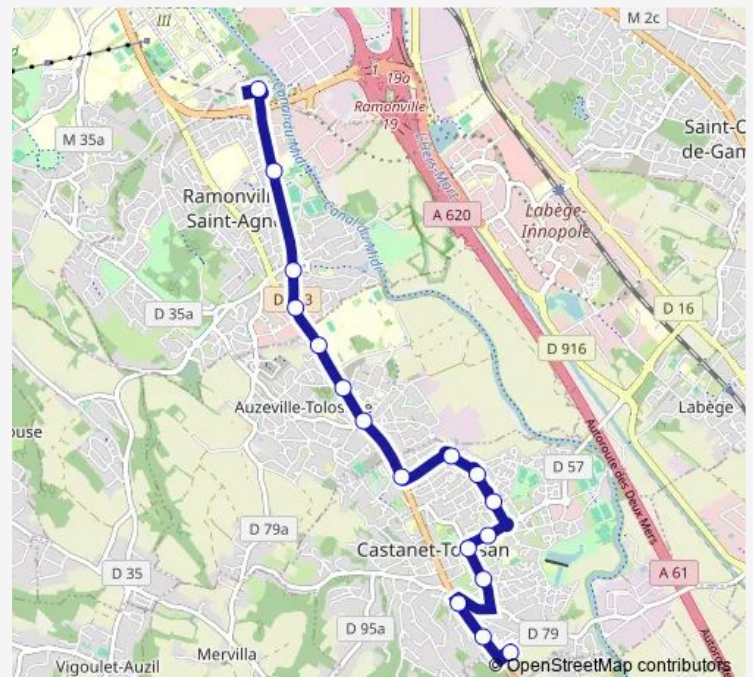

### Route schedule

Ramonville — Castanet-Tolosan

Monday	05:30-00:30 <sup>+1</sup>
Tuesday	05:30-00:30 <sup>+1</sup>
Wednesday	05:30-00:30 <sup>+1</sup>
Thursday	05:30-01:00 <sup>+1</sup>
Friday	05:30-01:00 <sup>+1</sup>
Saturday	05:45-01:00 <sup>+1</sup>
Sunday	05:50-00:30 <sup>+1</sup>

### Route info

Direction: Ramonville

Stops: 17

Trip Duration: 0 hour 19 min

L6 — Ramonville / Castanet-Tolosan

## Direction

Castanet-Tolosan — Ramonville

17 stops

[Open route schedule](#)

Castanet-Tolosan

Ch. du Carrelet

Peries

Blum

## Route info

Direction: Castanet-Tolosan

Stops: 17

Trip Duration: 0 hour 20 min

L6 Bus time schedules and route maps are available in an offline PDF at [busmaps.com](https://busmaps.com). Use the [busmaps.com](https://busmaps.com) website to see live bus times, train schedule or subway schedule, and step-by-step directions for all public transit in Toulouse