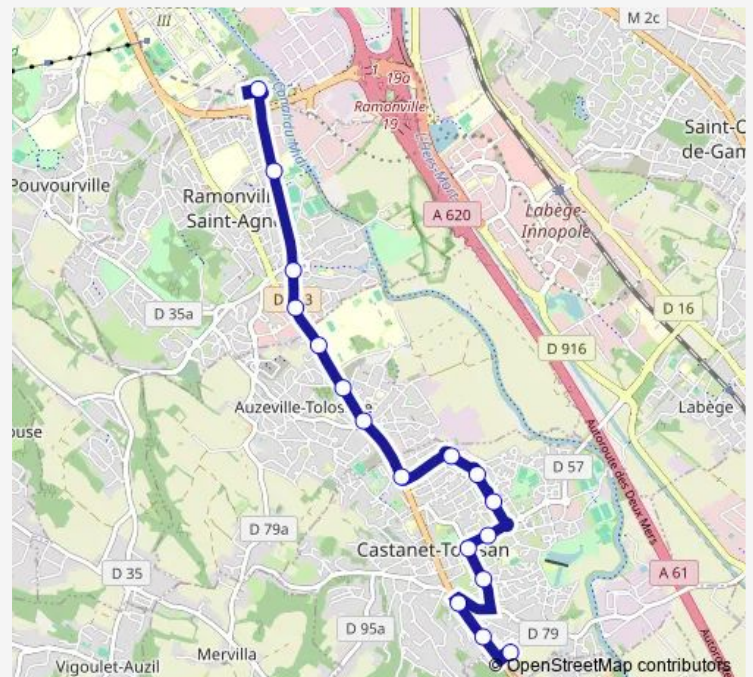

### Route schedule

Ramonville — Castanet-Tolosan

Monday	05:30-00:30 <sup>+1</sup>
Tuesday	05:30-00:30 <sup>+1</sup>
Wednesday	05:30-00:30 <sup>+1</sup>
Thursday	05:30-01:00 <sup>+1</sup>
Friday	05:30-01:00 <sup>+1</sup>
Saturday	05:45-01:00 <sup>+1</sup>
Sunday	05:50-00:30 <sup>+1</sup>

### Route info

Direction: Ramonville

Stops: 17

Trip Duration: 0 hour 18 min

L6 — Ramonville / Castanet-Tolosan

## Direction

Castanet-Tolosan — Ramonville

17 stops

[Open route schedule](#)

Castanet-Tolosan

Ch. du Carrelet

Peries

Blum

## Route info

Direction: Castanet-Tolosan

Stops: 17

Trip Duration: 0 hour 21 min

L6 Bus time schedules and route maps are available in an offline PDF at [busmaps.com](https://busmaps.com). Use the [busmaps.com](https://busmaps.com) website to see live bus times, train schedule or subway schedule, and step-by-step directions for all public transit in Toulouse