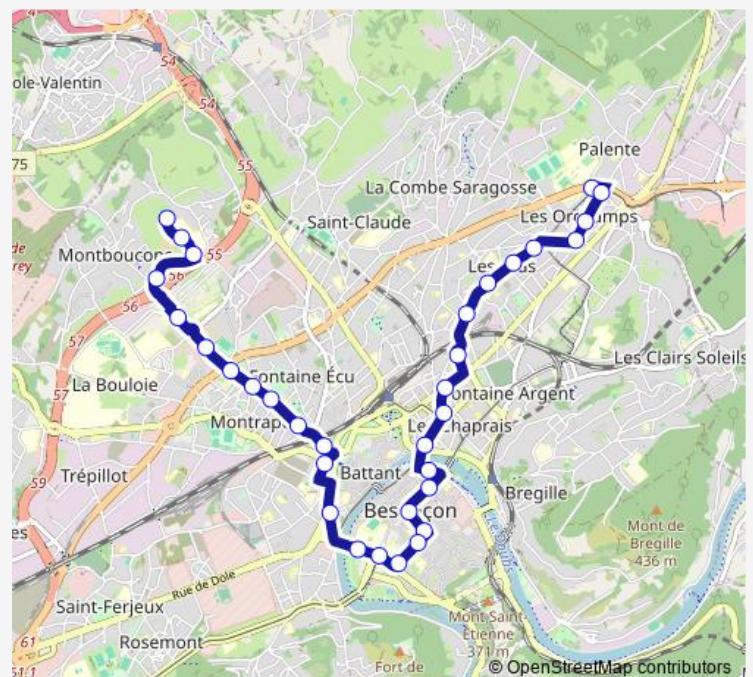

Thursday 05:35-00:50⁺¹

Friday 05:35-00:50⁺¹

Saturday 05:35-00:51⁺¹

Sunday 07:15-23:12

Route info

Direction: Orchamps

Stops: 33

Trip Duration: 0 hour 50 min

L6 — Founottes <> Pôle Temis <> Pôle Orchamps

Lycée Jules Haag

Leclerc

Demangel

Métin

Deville

Brossolette Greta

Pôle Sportif

Friday 05:35-00:45⁺¹

Saturday 05:34-00:45⁺¹

Sunday 07:15-23:04

Route info

Direction: Founottes

Stops: 36

Trip Duration: 0 hour 50 min

Liberté