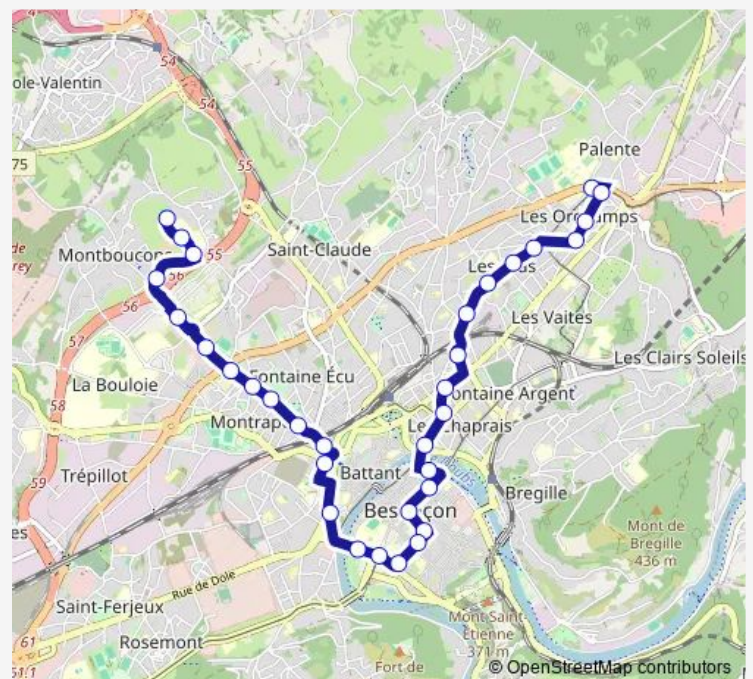

Thursday 05:35-00:50⁺¹

Friday 05:35-00:50⁺¹

Saturday 05:35-00:51⁺¹

Sunday 07:15-23:12

Route info

Direction: Orchamps

Stops: 33

Trip Duration: 0 hour 39 min

L6 — Founottes <> Pôle Temis <> Pôle Orchamps

Lycée Jules Haag

Leclerc

Demangel

Métin

Deville

Brossolette Greta

Pôle Sportif

Friday 05:34-00:46⁺¹

Saturday 05:34-00:46⁺¹

Sunday 07:15-23:06

Route info

Direction: Founottes

Stops: 35

Trip Duration: 0 hour 50 min

Marie Louise