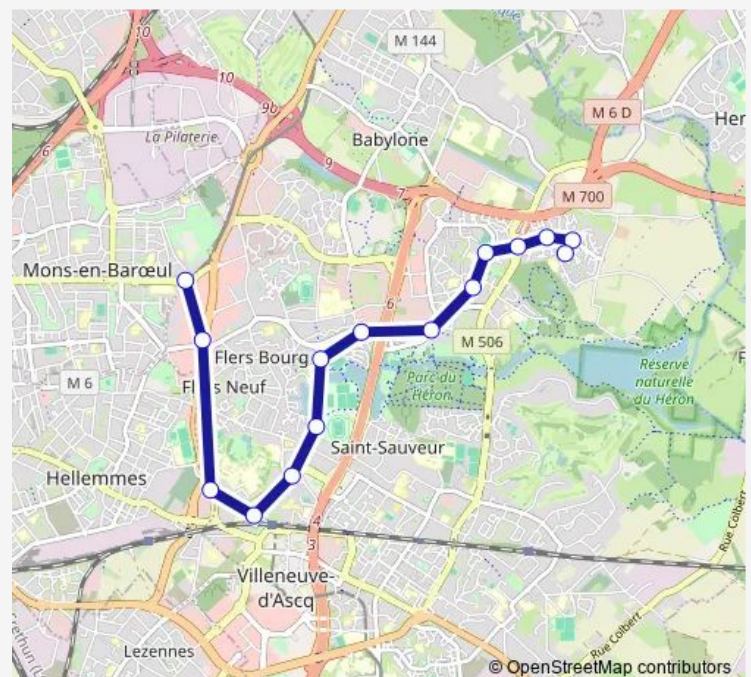

Tuesday 05:30-23:58

Wednesday 05:30-23:58

Thursday 05:30-23:58

Friday 05:30-23:58

Saturday 05:32-23:57

Sunday 07:00-23:56

Route info

Direction: Contrescarpe

Stops: 15

Trip Duration: 0 hour 26 min

L6 — Fort DE Mons <> V. D'Ascq Contrescarpe

Direction

Fort De Mons — Contrescarpe

15 stops

[Open route schedule](#)

Fort De Mons