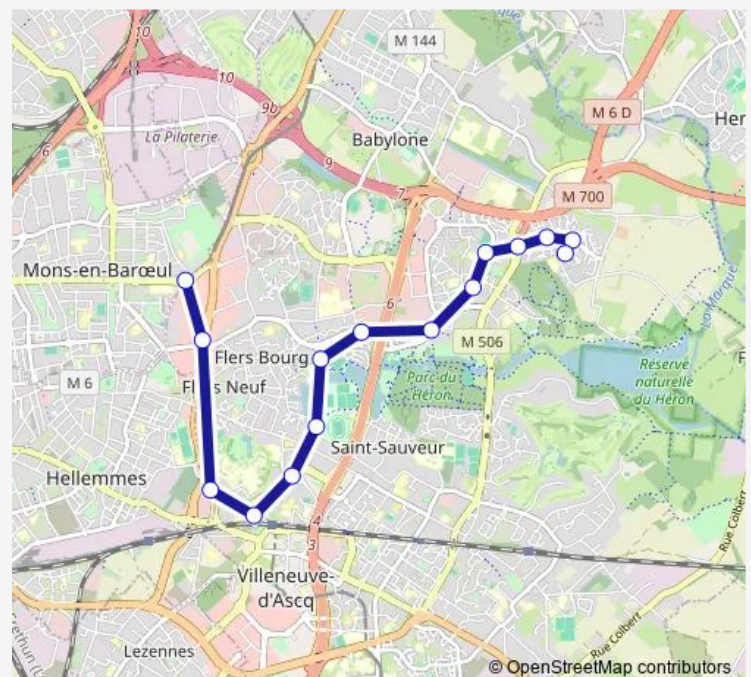

Tuesday 05:30-23:58

Wednesday 05:30-23:58

Thursday 05:30-23:58

Friday 05:30-23:58

Saturday 05:32-23:57

Sunday 07:00-23:56

Route info

Direction: Contrescarpe

Stops: 15

Trip Duration: 0 hour 23 min

L6 — Fort DE Mons <> V. D'Ascq Contrescarpe

Direction

Fort De Mons — Contrescarpe

15 stops

[Open route schedule](#)

Fort De Mons